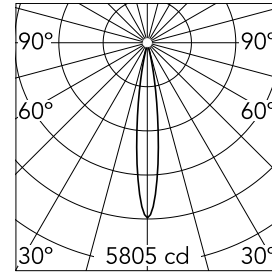

### Main specifications

<b>Number of heads</b>	1	<b>Net lumen (lm)</b>	443
<b>Lamp category</b>	LED	<b>Mountings</b>	Track
<b>Power (W)</b>	8.5W	<b>Environment</b>	Indoor dry location
<b>CCT (K)</b>	3000K		
<b>CRI</b>	90		

### Optical

<b>Lighting type</b>	Direct
<b>LED type</b>	Power LED
<b>Light distribution</b>	Symmetric
<b>Optical type</b>	Spot
<b>Beam angle (°)</b>	14
<b>Beam angle C90-270 (°)</b>	14

<b>Beam Angle:</b>	14°		
	<b>h(m)</b>	<b>E(lx)</b>	<b>D(m)</b>
1	5805	0.25	
2	1451	0.49	
3	645	0.74	
4	363	0.98	
5	232	1.23	

Luminous flux luminaire  
443 lm (EXTREME CUT OFF)

### Physical

<b>Color</b>	Black	<b>Length (mm)</b>	185
<b>Orientation</b>	Adjustable		
<b>Weight (kg)</b>	0.17		
<b>Tilt (°)</b>	90		
<b>Rotation (°)</b>	360		