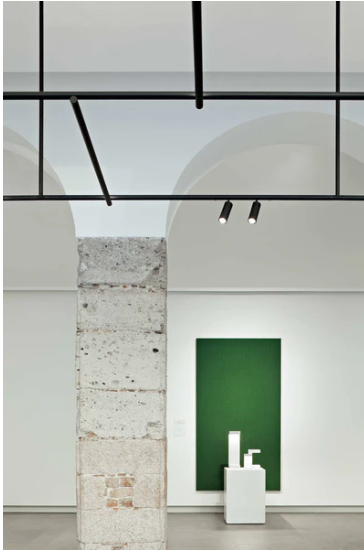

Electrical

Voltage (V)	48	Insulation class	III
Dimmable	Yes		
Driver	Remote excluded		
Driver type	Dimmable DALI		
Emergency	Without		

Physical

Color	Black	Length (mm)	185
Orientation	Adjustable		
Weight (kg)	0.17		
Tilt (°)	90		
Rotation (°)	360		

Note

Accessories included (honeycomb and screening crosspiece). Only compatible with DALI profile version.