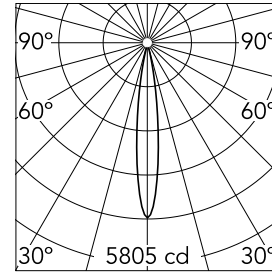

Spot 90 Dali Version

03.8043.05ADA - Polished Aluminium

Accent lighting LED module.

Main specifications

Number of heads	1	Net lumen (lm)	443
Lamp category	LED	Mountings	Track
Power (W)	8.5W	Environment	Indoor dry location
CCT (K)	3000K		
CRI	90		

Optical

Lighting type	Direct
LED type	Power LED
Light distribution	Symmetric
Optical type	Spot
Beam angle (°)	14
Beam angle C90-270 (°)	14

Beam Angle: 14°

h(m)	E(lx)	D(m)
1	5805	0.25
2	1451	0.49
3	645	0.74
4	363	0.98
5	232	1.23

Luminous flux luminaire
443 lm (EXTREME CUT OFF)

Electrical

Voltage (V)	48	Insulation class	III
Dimmable	Yes		
Driver	Remote excluded		
Driver type	Dimmable DALI 1		
Emergency	Without		

Physical

Color	Polished Aluminium	Length (mm)	185
Orientation	Adjustable		
Weight (kg)	0.17		
Tilt (°)	90		
Rotation (°)	360		