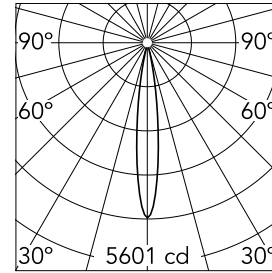

Spot 90 Dali Version

03.8042.40ADA - White

Accent lighting LED module.

Main specifications

Number of heads	1	Net lumen (lm)	428
Lamp category	LED	Mountings	Track
Power (W)	8.5W	Environment	Indoor dry location
CCT (K)	2700K		
CRI	90		

Optical

Lighting type	Direct
LED type	Power LED
Light distribution	Symmetric
Optical type	Spot
Beam angle (°)	14
Beam angle C90-270 (°)	14

Beam Angle:	14°
h(m)	E(lx) D(m)
1	5601 0.25
2	1400 0.49
3	622 0.74
4	350 0.98
5	224 1.23

Luminous flux luminaire
428 lm (EXTREME CUT OFF)

Electrical

Voltage (V)	48	Insulation class	III
Dimmable	Yes		
Driver	Remote excluded		
Driver type	Dimmable DALI		
Emergency	Without		

Physical

Color	White	Length (mm)	185
Orientation	Adjustable		
Weight (kg)	0.17		
Tilt (°)	90		
Rotation (°)	360		