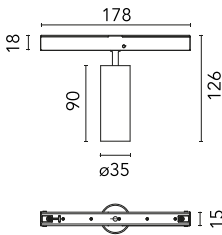

Spot 90 Dali Version

03.8042.40.DA - White

Accent lighting LED module.

Main specifications

Number of heads	1	Net lumen (lm)	428
Lamp category	LED	Mountings	Track
Power (W)	8.5W	Environment	Indoor
CCT (K)	2700K		
CRI	90		

Optical

Lighting type	Direct
LED type	Power LED
Light distribution	Symmetric
Optical type	Spot
Beam angle (°)	14
Beam angle C90-270 (°)	14

Beam Angle: 14°

h(m)	E(lx)	D(m)
1	5601	0.25
2	1400	0.49
3	622	0.74
4	350	0.98
5	224	1.23

Luminous flux luminaire
428 lm

Electrical

Voltage (V)	48.00	Insulation class	III
Dimmable	Yes		
Driver	Remote		
Driver type	Electronic dimmable DALI		
Emergency	Without		

Physical

Color	White	Length (mm)	185
Orientation	Adjustable		
Weight (kg)	0.17		
Tilt (°)	90		
Rotation (°)	360		