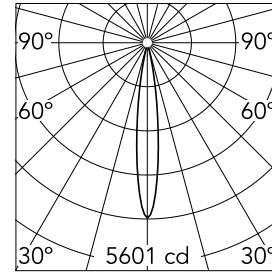

Spot 90 Dali Version

03.8042.40.DA - White

Accent lighting LED module.

Main specifications

Number of heads	1	Net lumen (lm)	428
Lamp category	LED	Mountings	Track
Power (W)	8.5W	Environment	Indoor
CCT (K)	2700K		
CRI	90		

Optical

Lighting type	Direct
LED type	Power LED
Light distribution	Symmetric
Optical type	Spot
Beam angle (°)	14
Beam angle C90-270 (°)	14

Beam Angle: 14°

h(m)	E(lx)	D(m)
1	5601	0.25
2	1400	0.49
3	622	0.74
4	350	0.98
5	224	1.23

Luminous flux luminaire
428 lm

Electrical

Voltage (V)	48.00	Insulation class	III
Dimmable	Yes		
Driver	Remote		
Driver type	Electronic dimmable DALI		
Emergency	Without		

Physical

Color	White	Length (mm)	185
Orientation	Adjustable		
Weight (kg)	0.17		
Tilt (°)	90		
Rotation (°)	360		