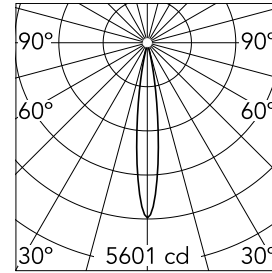

### Main specifications

<b>Number of heads</b>	1	<b>Net lumen (lm)</b>	428
<b>Lamp category</b>	LED	<b>Mountings</b>	Track
<b>Power (W)</b>	8.5W	<b>Environment</b>	Indoor
<b>CCT (K)</b>	2700K		
<b>CRI</b>	90		

### Optical

<b>Lighting type</b>	Direct
<b>LED type</b>	Power LED
<b>Light distribution</b>	Symmetric
<b>Optical type</b>	Spot
<b>Beam angle (°)</b>	14
<b>Beam angle C90-270 (°)</b>	14

Beam Angle: 14°

h(m)	E(lx)	D(m)
1	5601	0.25
2	1400	0.49
3	622	0.74
4	350	0.98
5	224	1.23

### Physical

<b>Color</b>	Black	<b>Length (mm)</b>	185
<b>Orientation</b>	Adjustable		
<b>Weight (kg)</b>	0.17		
<b>Tilt (°)</b>	90		
<b>Rotation (°)</b>	360		