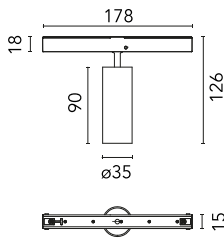

Electrical

Voltage (V)	48.00	Insulation class	III
Dimmable	Yes		
Driver	Remote		
Driver type	Electronic dimmable DALI		
Emergency	Without		

Physical

Color	Black	Length (mm)	185
Orientation	Adjustable		
Weight (kg)	0.17		
Tilt (°)	90		
Rotation (°)	360		

Note

Accessories included (honeycomb and screening crosspiece). Only compatible with DALI profile version.

Certification / Marking