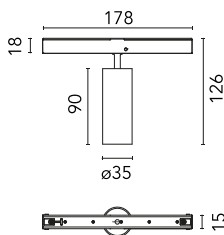

Spot 90 Casambi integrated

New

03.8044.40ACB - White

Accent lighting LED module.

Main specifications

Number of heads	1	Net lumen (lm)	392
Lamp category	LED	Mountings	Track
Power (W)	8.5W	Environment	Indoor dry location
CCT (K)	2700K		
CRI	90		

Optical

Lighting type	Direct
LED type	Power LED
Light distribution	Symmetric
Optical type	Medium
Beam angle (°)	22
Beam angle C90-270 (°)	22

Beam Angle: 22°

h(m) E(lx) D(m)

1	2319	0.38
2	580	0.77
3	258	1.15
4	145	1.54
5	93	1.92

Luminous flux luminaire
392 lm (EXTREME CUT OFF)

Electrical

Voltage (V)	48	Insulation class	III
Dimmable	Yes		
Driver	Remote excluded		
Driver type	Dimmable		
Emergency	Casambi		
	Without		

Physical

Color	White	Length (mm)	185
Orientation	Adjustable		
Weight (kg)	0.17		
Tilt (°)	90		
Rotation (°)	360		