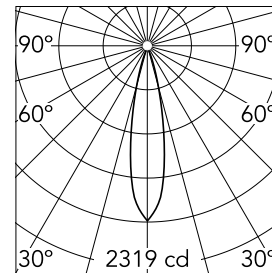

Spot 90 Casambi integrated

New

03.8044.40ACB - White

Accent lighting LED module.

Main specifications

Number of heads	1	Net lumen (lm)	392
Lamp category	LED	Mountings	Track
Power (W)	8.5W	Environment	Indoor dry location
CCT (K)	2700K		
CRI	90		

Optical

Lighting type	Direct
LED type	Power LED
Light distribution	Symmetric
Optical type	Medium
Beam angle (°)	22
Beam angle C90-270 (°)	22

Beam Angle: 22°

h(m) E(lx) D(m)

1	2319	0.38
2	580	0.77
3	258	1.15
4	145	1.54
5	93	1.92

Luminous flux luminaire
392 lm (EXTREME CUT OFF)

Electrical

Voltage (V)	48	Insulation class	III
Dimmable	Yes		
Driver	Remote excluded		
Driver type	Dimmable		
Emergency	Casambi		
	Without		

Physical

Color	White	Length (mm)	185
Orientation	Adjustable		
Weight (kg)	0.17		
Tilt (°)	90		
Rotation (°)	360		