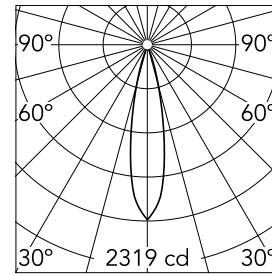

Spot 90 Casambi integrated

■ 03.8044.14.CB - Black

Accent lighting LED module.

Main specifications

Number of heads	1	Net lumen (lm)	392
Lamp category	LED	Mountings	Track
Power (W)	8.5W	Environment	Indoor
CCT (K)	2700K		
CRI	90		

Optical

Lighting type	Direct
LED type	Power LED
Light distribution	Symmetric
Optical type	Medium
Beam angle (°)	22
Beam angle C90-270 (°)	22

Beam Angle:	22°		
	h(m)	E(lx)	D(m)
1	2319	0.38	
2	580	0.77	
3	258	1.15	
4	145	1.54	
5	93	1.92	

Luminous flux luminaire
392 lm

Electrical

Voltage (V)	48.00	Insulation class	III
Dimmable	Yes		
Driver	Remote		
Driver type	Electronic dimmable CASAMBI		
Emergency	Without		

Physical

Color	Black	Length (mm)	185
Orientation	Adjustable		
Weight (kg)	0.17		
Tilt (°)	90		
Rotation (°)	360		