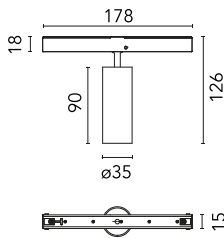

Spot 90 Casambi integrated

■ 03.8044.14.CB - Black

Accent lighting LED module.

Main specifications

Number of heads	1	Net lumen (lm)	392
Lamp category	LED	Mountings	Track
Power (W)	8.5W	Environment	Indoor
CCT (K)	2700K		
CRI	90		

Optical

Lighting type	Direct
LED type	Power LED
Light distribution	Symmetric
Optical type	Medium
Beam angle (°)	22
Beam angle C90-270 (°)	22

Beam Angle:	22°		
	h(m)	E(lx)	D(m)
1	2319	0.38	
2	580	0.77	
3	258	1.15	
4	145	1.54	
5	93	1.92	

Luminous flux luminaire
392 lm

Electrical

Voltage (V)	48.00	Insulation class	III
Dimmable	Yes		
Driver	Remote		
Driver type	Electronic dimmable CASAMBI		
Emergency	Without		

Physical

Color	Black	Length (mm)	185
Orientation	Adjustable		
Weight (kg)	0.17		
Tilt (°)	90		
Rotation (°)	360		