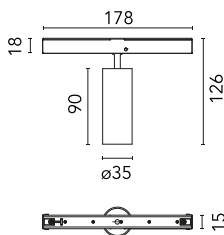

Spot 90 Casambi integrated

New

03.8043.40ACB - White

Accent lighting LED module.

Main specifications

Number of heads	1	Net lumen (lm)	443
Lamp category	LED	Mountings	Track
Power (W)	8.5W	Environment	Indoor dry location
CCT (K)	3000K		
CRI	90		

Optical

Lighting type	Direct
LED type	Power LED
Light distribution	Symmetric
Optical type	Spot
Beam angle (°)	14
Beam angle C90-270 (°)	14

Beam Angle: 14°

h(m)	E(lx)	D(m)
1	5805	0.25
2	1451	0.49
3	645	0.74
4	363	0.98
5	232	1.23

Luminous flux luminaire
443 lm (EXTREME CUT OFF)

Electrical

Voltage (V)	48	Insulation class	III
Dimmable	Yes		
Driver	Remote excluded		
Driver type	Dimmable		
Emergency	Casambi		
	Without		

Physical

Color	White	Length (mm)	185
Orientation	Adjustable		
Weight (kg)	0.17		
Tilt (°)	90		
Rotation (°)	360		