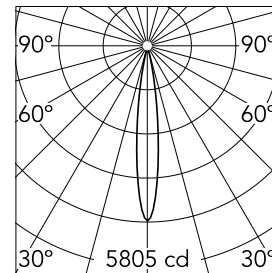

Spot 90 Casambi integrated

New

03.8043.40ACB - White

Accent lighting LED module.

Main specifications

Number of heads	1	Net lumen (lm)	443
Lamp category	LED	Mountings	Track
Power (W)	8.5W	Environment	Indoor dry location
CCT (K)	3000K		
CRI	90		

Optical

Lighting type	Direct
LED type	Power LED
Light distribution	Symmetric
Optical type	Spot
Beam angle (°)	14
Beam angle C90-270 (°)	14

Beam Angle: 14°

h(m)	E(lx)	D(m)
1	5805	0.25
2	1451	0.49
3	645	0.74
4	363	0.98
5	232	1.23

Luminous flux luminaire
443 lm (EXTREME CUT OFF)

Electrical

Voltage (V)	48	Insulation class	III
Dimmable	Yes		
Driver	Remote excluded		
Driver type	Dimmable		
Emergency	Casambi		
	Without		

Physical

Color	White	Length (mm)	185
Orientation	Adjustable		
Weight (kg)	0.17		
Tilt (°)	90		
Rotation (°)	360		