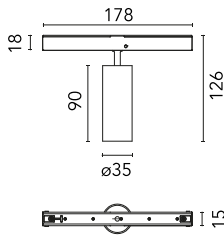

Electrical

Voltage (V)	48	Insulation class	III
Dimmable	Yes		
Driver	Remote excluded		
Driver type	Dimmable		
	Casambi		
Emergency	Without		

Physical

Color	Black	Length (mm)	185
Orientation	Adjustable		
Weight (kg)	0.17		
Tilt (°)	90		
Rotation (°)	360		

Note

Accessories included (honeycomb and screening crosspiece). The control system with the Casambi version of light fixtures is directly and individually regulated wirelessly using the application FLOS Control® by Casambi.