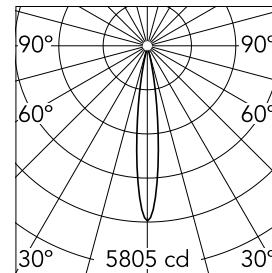

Spot 90 Casambi integrated

New

03.8043.14ACB - Black

Accent lighting LED module.

Main specifications

Number of heads	1	Net lumen (lm)	443
Lamp category	LED	Mountings	Track
Power (W)	8.5W	Environment	Indoor dry location
CCT (K)	3000K		
CRI	90		

Optical

Lighting type	Direct
LED type	Power LED
Light distribution	Symmetric
Optical type	Spot
Beam angle (°)	14
Beam angle C90-270 (°)	14

Beam Angle: 14°

h(m) E(lx) D(m)

1 5805 0.25

2 1451 0.49

3 645 0.74

4 363 0.98

Color	Black	Length (mm)	185
Orientation	Adjustable		
Weight (kg)	0.17		
Tilt (°)	90		
Rotation (°)	360		

Note

Accessories included (honeycomb and screening crosspiece). The control system with the Casambi version of light fixtures is directly and individually regulated wirelessly using the application FLOS Control® by Casambi.