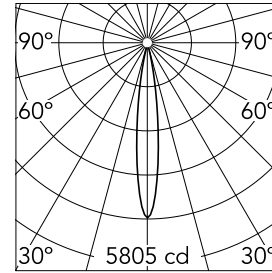

### Main specifications

Number of heads	1	Net lumen (lm)	443
Lamp category	LED	Mountings	Track
Power (W)	8.5W	Environment	Indoor
CCT (K)	3000K		
CRI	90		

### Optical

Lighting type	Direct
LED type	Power LED
Light distribution	Symmetric
Optical type	Spot
Beam angle (°)	14
Beam angle C90-270 (°)	14

Beam Angle: 14°

h(m)	E(lx)	D(m)
1	5805	0.25
2	1451	0.49
3	645	0.74
4	363	0.98
5	232	1.23

### Physical

Color	Black	Length (mm)	185
Orientation	Adjustable		
Weight (kg)	0.17		
Tilt (°)	90		
Rotation (°)	360		