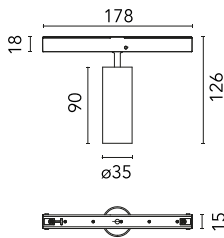

Electrical

Voltage (V)	48.00	Insulation class	III
Dimmable	Yes		
Driver	Remote		
Driver type	Electronic dimmable CASAMBI		
Emergency	Without		

Physical

Color	Black	Length (mm)	185
Orientation	Adjustable		
Weight (kg)	0.17		
Tilt (°)	90		
Rotation (°)	360		

Note

Accessories included (honeycomb and screening crosspiece). The control system with the Casambi version of light fixtures is directly and individually regulated wirelessly using the application FLOS Control® by Casambi.

Certification / Marking