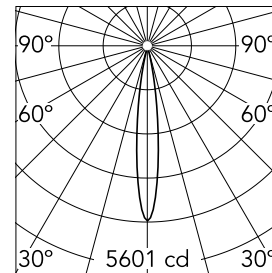

### Main specifications

Number of heads	1	Net lumen (lm)	428
Lamp category	LED	Mountings	Track
Power (W)	8.5W	Environment	Indoor dry location
CCT (K)	2700K		
CRI	90		

### Optical

Lighting type	Direct
LED type	Power LED
Light distribution	Symmetric
Optical type	Spot
Beam angle (°)	14
Beam angle C90-270 (°)	14

Beam Angle: 14°

h(m) E(lx) D(m)

1	5601	0.25
2	1400	0.49
3	622	0.74
4	350	0.98
5	224	1.23

Luminous flux luminaire  
428 lm (EXTREME CUT OFF)

### Physical

Color	White	Length (mm)	185
Orientation	Adjustable		
Weight (kg)	0.17		
Tilt (°)	90		
Rotation (°)	360		