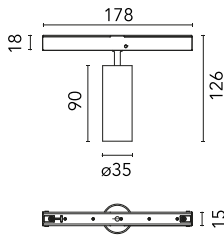

### Main specifications

Number of heads	1	Net lumen (lm)	428
Lamp category	LED	Mountings	Track
Power (W)	8.5W	Environment	Indoor dry location
CCT (K)	2700K		
CRI	90		

### Optical

Lighting type	Direct
LED type	Power LED
Light distribution	Symmetric
Optical type	Spot
Beam angle (°)	14
Beam angle C90-270 (°)	14

Beam Angle: 14°

h(m) E(lx) D(m)

1	5601	0.25
2	1400	0.49
3	622	0.74
4	350	0.98
5	224	1.23

Luminous flux luminaire  
428 lm (EXTREME CUT OFF)

### Physical

Color	White	Length (mm)	185
Orientation	Adjustable		
Weight (kg)	0.17		
Tilt (°)	90		
Rotation (°)	360		