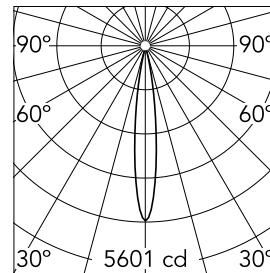

### Main specifications

Number of heads	1	Net lumen (lm)	428
Lamp category	LED	Mountings	Track
Power (W)	8.5W	Environment	Indoor dry location
CCT (K)	2700K		
CRI	90		

### Optical

Lighting type	Direct
LED type	Power LED
Light distribution	Symmetric
Optical type	Spot
Beam angle (°)	14
Beam angle C90-270 (°)	14

Beam Angle: 14°

h(m)	E(lx)	D(m)
1	5601	0.25
2	1400	0.49
3	622	0.74
4	350	0.98
5	224	1.23

Luminous flux luminaire  
428 lm (EXTREME CUT OFF)

### Physical

Color	Polished Aluminium	Length (mm)	185
Orientation	Adjustable		
Weight (kg)	0.17		
Tilt (°)	90		
Rotation (°)	360		