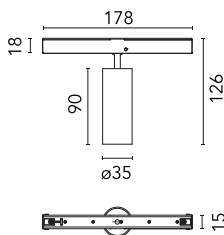

### Main specifications

Number of heads	1	Net lumen (lm)	428
Lamp category	LED	Mountings	Track
Power (W)	8.5W	Environment	Indoor dry location
CCT (K)	2700K		
CRI	90		

### Optical

Lighting type	Direct
LED type	Power LED
Light distribution	Symmetric
Optical type	Spot
Beam angle (°)	14
Beam angle C90-270 (°)	14

Beam Angle: 14°

h(m)	E(lx)	D(m)
1	5601	0.25
2	1400	0.49
3	622	0.74
4	350	0.98
5	224	1.23

Luminous flux luminaire  
428 lm (EXTREME CUT OFF)

### Physical

Color	Polished Aluminium	Length (mm)	185
Orientation	Adjustable		
Weight (kg)	0.17		
Tilt (°)	90		
Rotation (°)	360		