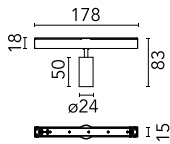

Spot 50 Dimmable 1-10V

03.8033.40A1V - White

Accent lighting LED module.

Main specifications

Number of heads	1	Net lumen (lm)	212
Lamp category	LED	Mountings	Track
Power (W)	3.5W	Environment	Indoor dry location
CCT (K)	3000K		
CRI	90		

Optical

Lighting type	Direct
LED type	Power LED
Light distribution	Symmetric
Optical type	Medium
Beam angle (°)	26
Beam angle C90-270 (°)	26

Beam Angle: 26°

h(m)	E(lx)	D(m)
1	1012	0.47
2	253	0.94
3	112	1.41
4	63	1.88
5	40	2.35

Luminous flux luminaire
212 lm (EXTREME CUT OFF)

Electrical

Voltage (V)	48	Insulation class	III
Dimmable	Yes		
Driver	Remote excluded		
Driver type	Dimmable 1-10V		
Emergency	Without		

Physical

Color	White	Length (mm)	178
Orientation	Adjustable		
Weight (kg)	0.1		
Tilt (°)	90		
Rotation (°)	360		