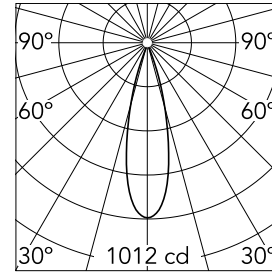

Spot 50 Dimmable 1-10V

03.8033.40A1V - White

Accent lighting LED module.

Main specifications

Number of heads	1	Net lumen (lm)	212
Lamp category	LED	Mountings	Track
Power (W)	3.5W	Environment	Indoor dry location
CCT (K)	3000K		
CRI	90		

Optical

Lighting type	Direct
LED type	Power LED
Light distribution	Symmetric
Optical type	Medium
Beam angle (°)	26
Beam angle C90-270 (°)	26

Beam Angle: 26°

h(m)	E(lx)	D(m)
1	1012	0.47
2	253	0.94
3	112	1.41
4	63	1.88
5	40	2.35

Luminous flux luminaire
212 lm (EXTREME CUT OFF)

Electrical

Voltage (V)	48	Insulation class	III
Dimmable	Yes		
Driver	Remote excluded		
Driver type	Dimmable 1-10V		
Emergency	Without		

Physical

Color	White	Length (mm)	178
Orientation	Adjustable		
Weight (kg)	0.1		
Tilt (°)	90		
Rotation (°)	360		