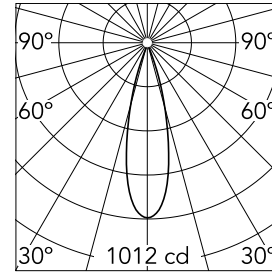

Spot 50 Dimmable 1-10V

■ 03.8033.14A1V - Black

Accent lighting LED module.

Main specifications

Number of heads	1	Net lumen (lm)	212
Lamp category	LED	Mountings	Track
Power (W)	3.5W	Environment	Indoor dry location
CCT (K)	3000K		
CRI	90		

Optical

Lighting type	Direct
LED type	Power LED
Light distribution	Symmetric
Optical type	Medium
Beam angle (°)	26
Beam angle C90-270 (°)	26

Beam Angle: 26°

h(m)	E(lx)	D(m)
1	1012	0.47
2	253	0.94
3	112	1.41
4	63	1.88
5	40	2.35

Luminous flux luminaire
212 lm (EXTREME CUT OFF)

Electrical

Voltage (V)	48	Insulation class	III
Dimmable	Yes		
Driver	Remote excluded		
Driver type	Dimmable 1-10V		
Emergency	Without		

Physical

Color	Black	Length (mm)	178
Orientation	Adjustable		
Weight (kg)	0.1		
Tilt (°)	90		
Rotation (°)	360		