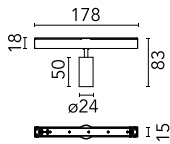

Spot 50 Dimmable 1-10V

■ 03.8033.14A1V - Black

Accent lighting LED module.

Main specifications

Number of heads	1	Net lumen (lm)	212
Lamp category	LED	Mountings	Track
Power (W)	3.5W	Environment	Indoor dry location
CCT (K)	3000K		
CRI	90		

Optical

Lighting type	Direct
LED type	Power LED
Light distribution	Symmetric
Optical type	Medium
Beam angle (°)	26
Beam angle C90-270 (°)	26

Beam Angle: 26°

h(m)	E(lx)	D(m)
1	1012	0.47
2	253	0.94
3	112	1.41
4	63	1.88
5	40	2.35

Luminous flux luminaire
212 lm (EXTREME CUT OFF)

Electrical

Voltage (V)	48	Insulation class	III
Dimmable	Yes		
Driver	Remote excluded		
Driver type	Dimmable 1-10V		
Emergency	Without		

Physical

Color	Black	Length (mm)	178
Orientation	Adjustable		
Weight (kg)	0.1		
Tilt (°)	90		
Rotation (°)	360		