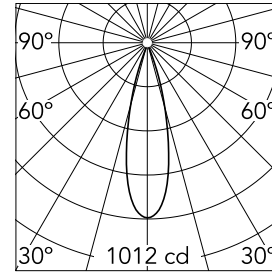

Spot 50 Dimmable 1-10V

03.8033.05A1V - Polished Aluminium

Accent lighting LED module.

Main specifications

Number of heads	1	Net lumen (lm)	212
Lamp category	LED	Mountings	Track
Power (W)	3.5W	Environment	Indoor dry location
CCT (K)	3000K		
CRI	90		

Optical

Lighting type	Direct
LED type	Power LED
Light distribution	Symmetric
Optical type	Medium
Beam angle (°)	26
Beam angle C90-270 (°)	26

Beam Angle: 26°		
h(m)	E(lx)	D(m)
1	1012	0.47
2	253	0.94
3	112	1.41
4	63	1.88
5	40	2.35

Luminous flux luminaire
212 lm (EXTREME CUT OFF)

Electrical

Voltage (V)	48	Insulation class	III
Dimmable	Yes		
Driver	Remote excluded		
Driver type	Dimmable 1-10V		
Emergency	Without		

Physical

Color	Polished Aluminium	Length (mm)	178
Orientation	Adjustable		
Weight (kg)	0.1		
Tilt (°)	90		
Rotation (°)	360		