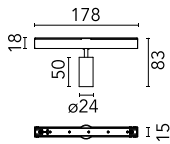

Spot 50 Dimmable 1-10V

03.8033.05A1V - Polished Aluminium

Accent lighting LED module.

Main specifications

Number of heads	1	Net lumen (lm)	212
Lamp category	LED	Mountings	Track
Power (W)	3.5W	Environment	Indoor dry location
CCT (K)	3000K		
CRI	90		

Optical

Lighting type	Direct
LED type	Power LED
Light distribution	Symmetric
Optical type	Medium
Beam angle (°)	26
Beam angle C90-270 (°)	26

Beam Angle: 26°		
h(m)	E(lx)	D(m)
1	1012	0.47
2	253	0.94
3	112	1.41
4	63	1.88
5	40	2.35

Luminous flux luminaire
212 lm (EXTREME CUT OFF)

Electrical

Voltage (V)	48	Insulation class	III
Dimmable	Yes		
Driver	Remote excluded		
Driver type	Dimmable 1-10V		
Emergency	Without		

Physical

Color	Polished Aluminium	Length (mm)	178
Orientation	Adjustable		
Weight (kg)	0.1		
Tilt (°)	90		
Rotation (°)	360		