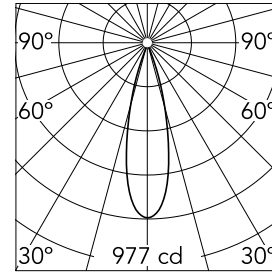

Spot 50 Dimmable 1-10V

03.8032.05A1V - Polished Aluminium

Accent lighting LED module.

Main specifications

Number of heads	1	Net lumen (lm)	205
Lamp category	LED	Mountings	Track
Power (W)	3.5W	Environment	Indoor dry location
CCT (K)	2700K		
CRI	90		

Optical

Lighting type	Direct
LED type	Power LED
Light distribution	Symmetric
Optical type	Medium
Beam angle (°)	26
Beam angle C90-270 (°)	26

Beam Angle: 26°

h(m)	E(lx)	D(m)
1	977	0.47
2	244	0.94
3	109	1.41
4	61	1.88
5	39	2.35

Luminous flux luminaire
205 lm (EXTREME CUT OFF)

Electrical

Voltage (V)	48	Insulation class	III
Dimmable	Yes		
Driver	Remote excluded		
Driver type	Dimmable 1-10V		
Emergency	Without		

Physical

Color	Polished Aluminium	Length (mm)	178
Orientation	Adjustable		
Weight (kg)	0.1		
Tilt (°)	90		
Rotation (°)	360		