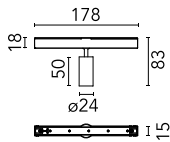

Spot 50 Dimmable 1-10V

03.8032.05A1V - Polished Aluminium

Accent lighting LED module.

Main specifications

Number of heads	1	Net lumen (lm)	205
Lamp category	LED	Mountings	Track
Power (W)	3.5W	Environment	Indoor dry location
CCT (K)	2700K		
CRI	90		

Optical

Lighting type	Direct
LED type	Power LED
Light distribution	Symmetric
Optical type	Medium
Beam angle (°)	26
Beam angle C90-270 (°)	26

Beam Angle: 26°

h(m)	E(lx)	D(m)
1	977	0.47
2	244	0.94
3	109	1.41
4	61	1.88
5	39	2.35

Luminous flux luminaire
205 lm (EXTREME CUT OFF)

Electrical

Voltage (V)	48	Insulation class	III
Dimmable	Yes		
Driver	Remote excluded		
Driver type	Dimmable 1-10V		
Emergency	Without		

Physical

Color	Polished Aluminium	Length (mm)	178
Orientation	Adjustable		
Weight (kg)	0.1		
Tilt (°)	90		
Rotation (°)	360		