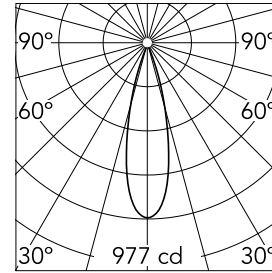

Spot 50 Dali Version

■ 03.8032.14ADA - Black

Accent lighting LED module.

Main specifications

Number of heads	1	Net lumen (lm)	205
Lamp category	LED	Mountings	Track
Power (W)	3.5W	Environment	Indoor dry location
CCT (K)	2700K		
CRI	90		

Optical

Lighting type	Direct
LED type	Power LED
Light distribution	Symmetric
Optical type	Medium
Beam angle (°)	26
Beam angle C90-270 (°)	26

Beam Angle: 26°

h(m)	E(lx)	D(m)
1	977	0.47
2	244	0.94
3	109	1.41
4	61	1.88
5	39	2.35

Luminous flux luminaire
205 lm (EXTREME CUT OFF)

Electrical

Voltage (V)	48	Insulation class	III
Dimmable	Yes		
Driver	Remote excluded		
Driver type	Dimmable DALI		
Emergency	Without		

Physical

Color	Black	Length (mm)	178
Orientation	Adjustable		
Weight (kg)	0.1		
Tilt (°)	90		
Rotation (°)	360		