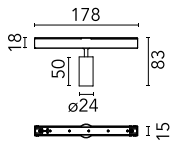

Spot 50 Dali Version

■ 03.8032.14ADA - Black

Accent lighting LED module.

Main specifications

Number of heads	1	Net lumen (lm)	205
Lamp category	LED	Mountings	Track
Power (W)	3.5W	Environment	Indoor dry location
CCT (K)	2700K		
CRI	90		

Optical

Lighting type	Direct
LED type	Power LED
Light distribution	Symmetric
Optical type	Medium
Beam angle (°)	26
Beam angle C90-270 (°)	26

Beam Angle: 26°

h(m)	E(lx)	D(m)
1	977	0.47
2	244	0.94
3	109	1.41
4	61	1.88
5	39	2.35

Luminous flux luminaire
205 lm (EXTREME CUT OFF)

Electrical

Voltage (V)	48	Insulation class	III
Dimmable	Yes		
Driver	Remote excluded		
Driver type	Dimmable DALI		
Emergency	Without		

Physical

Color	Black	Length (mm)	178
Orientation	Adjustable		
Weight (kg)	0.1		
Tilt (°)	90		
Rotation (°)	360		