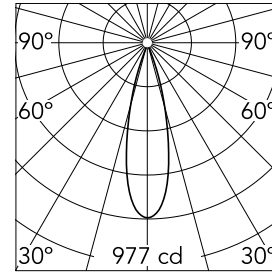

Spot 50 Dali Version

03.8032.05ADA - Polished Aluminium

Accent lighting LED module.

Main specifications

Number of heads	1	Net lumen (lm)	205
Lamp category	LED	Mountings	Track
Power (W)	3.5W	Environment	Indoor dry location
CCT (K)	2700K		
CRI	90		

Optical

Lighting type	Direct
LED type	Power LED
Light distribution	Symmetric
Optical type	Medium
Beam angle (°)	26
Beam angle C90-270 (°)	26

Beam Angle: 26°		
h(m)	E(lx)	D(m)
1	977	0.47
2	244	0.94
3	109	1.41
4	61	1.88
5	39	2.35

Luminous flux luminaire
205 lm (EXTREME CUT OFF)

Electrical

Voltage (V)	48	Insulation class	III
Dimmable	Yes		
Driver	Remote excluded		
Driver type	Dimmable DALI 1		
Emergency	Without		

Physical

Color	Polished Aluminium	Length (mm)	178
Orientation	Adjustable		
Weight (kg)	0.1		
Tilt (°)	90		
Rotation (°)	360		