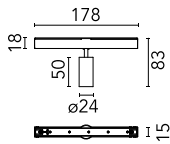

Spot 50 Dali Version

03.8032.05ADA - Polished Aluminium

Accent lighting LED module.

Main specifications

Number of heads	1	Net lumen (lm)	205
Lamp category	LED	Mountings	Track
Power (W)	3.5W	Environment	Indoor dry location
CCT (K)	2700K		
CRI	90		

Optical

Lighting type	Direct
LED type	Power LED
Light distribution	Symmetric
Optical type	Medium
Beam angle (°)	26
Beam angle C90-270 (°)	26

Beam Angle: 26°		
h(m)	E(lx)	D(m)
1	977	0.47
2	244	0.94
3	109	1.41
4	61	1.88
5	39	2.35

Luminous flux luminaire
205 lm (EXTREME CUT OFF)

Electrical

Voltage (V)	48	Insulation class	III
Dimmable	Yes		
Driver	Remote excluded		
Driver type	Dimmable DALI 1		
Emergency	Without		

Physical

Color	Polished Aluminium	Length (mm)	178
Orientation	Adjustable		
Weight (kg)	0.1		
Tilt (°)	90		
Rotation (°)	360		