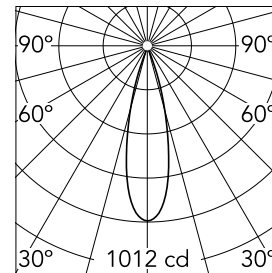

Spot 50 Casambi integrated

New

03.8033.40ACB - White

Accent lighting LED module.

Main specifications

Number of heads	1	Net lumen (lm)	212
Lamp category	LED	Mountings	Track
Power (W)	3.5W	Environment	Indoor dry location
CCT (K)	3000K		
CRI	90		

Optical

Lighting type	Direct
LED type	Power LED
Light distribution	Symmetric
Optical type	Medium
Beam angle (°)	26
Beam angle C90-270 (°)	26

Beam Angle: 26°

h(m) E(lx) D(m)

1 1012 0.47

2 253 0.94

3 112 1.41

Physical

Color	White	Length (mm)	178
Orientation	Adjustable		
Weight (kg)	0.1		
Tilt (°)	90		
Rotation (°)	360		

Note

Accessories included (honeycomb and screening crosspiece). The control system with the Casambi version of light fixtures is directly and individually regulated wirelessly using the application FLOS Control® by Casambi.