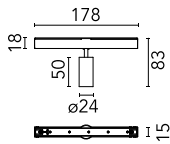

Spot 50 Casambi integrated

New

03.8033.40ACB - White

Accent lighting LED module.

Main specifications

Number of heads	1	Net lumen (lm)	212
Lamp category	LED	Mountings	Track
Power (W)	3.5W	Environment	Indoor dry location
CCT (K)	3000K		
CRI	90		

Optical

Lighting type	Direct
LED type	Power LED
Light distribution	Symmetric
Optical type	Medium
Beam angle (°)	26
Beam angle C90-270 (°)	26

Beam Angle: 26°

h(m) E(lx) D(m)

1 1012 0.47

2 253 0.94

3 112 1.41

Physical

Color	White	Length (mm)	178
Orientation	Adjustable		
Weight (kg)	0.1		
Tilt (°)	90		
Rotation (°)	360		

Note

Accessories included (honeycomb and screening crosspiece). The control system with the Casambi version of light fixtures is directly and individually regulated wirelessly using the application FLOS Control® by Casambi.