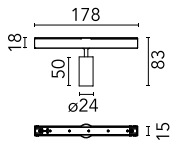

Spot 50 Casambi integrated

New

03.8032.40ACB - White

Accent lighting LED module.

Main specifications

Number of heads	1	Net lumen (lm)	205
Lamp category	LED	Mountings	Track
Power (W)	3.5W	Environment	Indoor dry location
CCT (K)	2700K		
CRI	90		

Optical

Lighting type	Direct
LED type	Power LED
Light distribution	Symmetric
Optical type	Medium
Beam angle (°)	26
Beam angle C90-270 (°)	26

Beam Angle: 26°

h(m)	E(lx)	D(m)
1	977	0.47
2	244	0.94
3	109	1.41
4	61	1.88
5	39	2.35

Luminous flux luminaire
205 lm (EXTREME CUT OFF)

Electrical

Voltage (V)	48	Insulation class	III
Dimmable	Yes		
Driver	Remote excluded		
Driver type	Dimmable Casambi		
Emergency	Without		

Physical

Color	White	Length (mm)	178
Orientation	Adjustable		
Weight (kg)	0.1		
Tilt (°)	90		
Rotation (°)	360		