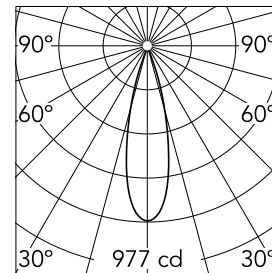

Spot 50 Casambi integrated

New

03.8032.40ACB - White

Accent lighting LED module.

Main specifications

Number of heads	1	Net lumen (lm)	205
Lamp category	LED	Mountings	Track
Power (W)	3.5W	Environment	Indoor dry location
CCT (K)	2700K		
CRI	90		

Optical

Lighting type	Direct
LED type	Power LED
Light distribution	Symmetric
Optical type	Medium
Beam angle (°)	26
Beam angle C90-270 (°)	26

Beam Angle: 26°

h(m)	E(lx)	D(m)
1	977	0.47
2	244	0.94
3	109	1.41
4	61	1.88
5	39	2.35

Luminous flux luminaire
205 lm (EXTREME CUT OFF)

Electrical

Voltage (V)	48	Insulation class	III
Dimmable	Yes		
Driver	Remote excluded		
Driver type	Dimmable Casambi		
Emergency	Without		

Physical

Color	White	Length (mm)	178
Orientation	Adjustable		
Weight (kg)	0.1		
Tilt (°)	90		
Rotation (°)	360		