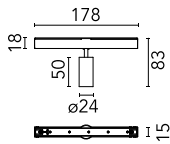

Spot 50 Casambi integrated

New

03.8032.14ACB - Black

Accent lighting LED module.

Main specifications

Number of heads	1	Net lumen (lm)	205
Lamp category	LED	Mountings	Track
Power (W)	3.5W	Environment	Indoor dry location
CCT (K)	2700K		
CRI	90		

Optical

Lighting type	Direct
LED type	Power LED
Light distribution	Symmetric
Optical type	Medium
Beam angle (°)	26
Beam angle C90-270 (°)	26

Beam Angle:	26°		
	h(m)	E(lx)	D(m)
1	977	0.47	
2	244	0.94	
3	109	1.41	
4	61	1.88	
5	39	2.35	

Luminous flux luminaire
205 lm (EXTREME CUT OFF)

Electrical

Voltage (V)	48	Insulation class	III
Dimmable	Yes		
Driver	Remote excluded		
Driver type	Dimmable Casambi		
Emergency	Without		

Physical

Color	Black	Length (mm)	178
Orientation	Adjustable		
Weight (kg)	0.1		
Tilt (°)	90		
Rotation (°)	360		