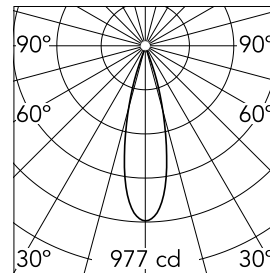

Spot 50 Casambi integrated

New

03.8032.14ACB - Black

Accent lighting LED module.

Main specifications

Number of heads	1	Net lumen (lm)	205
Lamp category	LED	Mountings	Track
Power (W)	3.5W	Environment	Indoor dry location
CCT (K)	2700K		
CRI	90		

Optical

Lighting type	Direct
LED type	Power LED
Light distribution	Symmetric
Optical type	Medium
Beam angle (°)	26
Beam angle C90-270 (°)	26

Beam Angle:	26°		
	h(m)	E(lx)	D(m)
1	977	0.47	
2	244	0.94	
3	109	1.41	
4	61	1.88	
5	39	2.35	

Luminous flux luminaire
205 lm (EXTREME CUT OFF)

Electrical

Voltage (V)	48	Insulation class	III
Dimmable	Yes		
Driver	Remote excluded		
Driver type	Dimmable Casambi		
Emergency	Without		

Physical

Color	Black	Length (mm)	178
Orientation	Adjustable		
Weight (kg)	0.1		
Tilt (°)	90		
Rotation (°)	360		