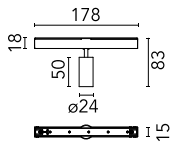

### Main specifications

Number of heads	1	Net lumen (lm)	205
Lamp category	LED	Mountings	Track
Power (W)	3.5W	Environment	Indoor dry location
CCT (K)	2700K		
CRI	90		

### Optical

Lighting type	Direct
LED type	Power LED
Light distribution	Symmetric
Optical type	Medium
Beam angle (°)	26
Beam angle C90-270 (°)	26

Beam Angle:	26°		
	h(m)	E(lx)	D(m)
1	977	0.47	
2	244	0.94	
3	109	1.41	
4	61	1.88	
5	39	2.35	

Luminous flux luminaire  
205 lm (EXTREME CUT OFF)

### Physical

Color	Polished Aluminium	Length (mm)	178
Orientation	Adjustable		
Weight (kg)	0.1		
Tilt (°)	90		
Rotation (°)	360		