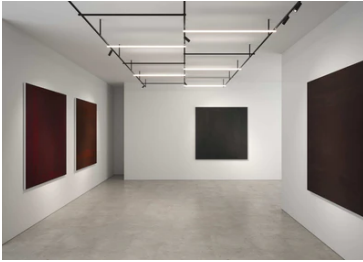

## Spot 50 Casambi integrated

New

03.8032.05ACB - Polished Aluminium

Accent lighting LED module.