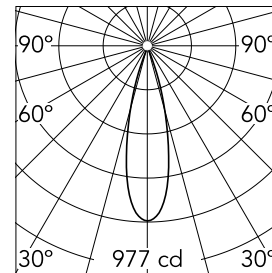

### Main specifications

Number of heads	1	Net lumen (lm)	205
Lamp category	LED	Mountings	Track
Power (W)	3.5W	Environment	Indoor dry location
CCT (K)	2700K		
CRI	90		

### Optical

Lighting type	Direct
LED type	Power LED
Light distribution	Symmetric
Optical type	Medium
Beam angle (°)	26
Beam angle C90-270 (°)	26

Beam Angle:	26°		
	h(m)	E(lx)	D(m)
1	977	0.47	
2	244	0.94	
3	109	1.41	
4	61	1.88	
5	39	2.35	

Luminous flux luminaire  
205 lm (EXTREME CUT OFF)

### Physical

Color	Polished Aluminium	Length (mm)	178
Orientation	Adjustable		
Weight (kg)	0.1		
Tilt (°)	90		
Rotation (°)	360		