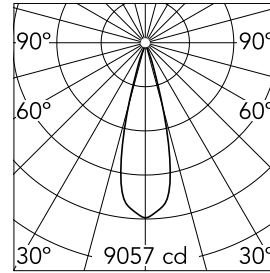

Spot 150 Dimmable 1-10V

■ 03.8075.14.1V - Black

Accent lighting LED module.

Main specifications

Number of heads	1	Net lumen (lm)	1959
Lamp category	LED	Mountings	Track
Power (W)	22.5W	Environment	Indoor dry location
CCT (K)	3000K		
CRI	90		

Optical

Lighting type	Direct
LED type	LED array
Light distribution	Symmetric
Optical type	Medium
Beam angle (°)	28
Beam angle C90-270 (°)	28

Beam Angle: 28°

	h(m)	E(lx)	D(m)
1	0.50	9057	1.00
2	1.00	2264	2.00
3	1.50	1006	3.00
4	2.00	566	4.00
5	2.50	362	5.00

Luminous flux luminaire
1959 lm

Electrical

Voltage (V)	48.00	Insulation class	III
Dimmable	Yes		
Driver	Remote excluded		
Driver type	Dimmable 1-10V		
Emergency	Without		

Physical

Color	Black	Length (mm)	245
Orientation	Adjustable		
Weight (kg)	0.42		
Tilt (°)	90		
Rotation (°)	360		