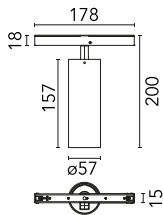

Spot 150 Dimmable 1-10V

■ 03.8075.14.1V - Black

Accent lighting LED module.

Main specifications

Number of heads	1	Net lumen (lm)	1959
Lamp category	LED	Mountings	Track
Power (W)	22.5W	Environment	Indoor dry location
CCT (K)	3000K		
CRI	90		

Optical

Lighting type	Direct
LED type	LED array
Light distribution	Symmetric
Optical type	Medium
Beam angle (°)	28
Beam angle C90-270 (°)	28

Beam Angle: 28°

	h(m)	E(lx)	D(m)
1	0.50	9057	1.00
2	1.00	2264	2.00
3	1.50	1006	3.00
4	2.00	566	4.00
5	2.50	362	5.00

Luminous flux luminaire
1959 lm

Electrical

Voltage (V)	48.00	Insulation class	III
Dimmable	Yes		
Driver	Remote excluded		
Driver type	Dimmable 1-10V		
Emergency	Without		

Physical

Color	Black	Length (mm)	245
Orientation	Adjustable		
Weight (kg)	0.42		
Tilt (°)	90		
Rotation (°)	360		

Note

Screening crosspiece, lenses and honeycomb directly installable on the head of the luminaire without needing any fastening accessory. Installation compatible with honeycomb + lense at the same time. Only compatible with 1-10V profile version.