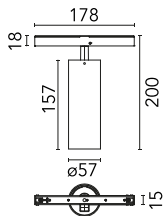

Spot 150 Dimmable 1-10V

03.8074.05.1V - Polished Aluminium

Accent lighting LED module.

Main specifications

Number of heads	1	Net lumen (lm)	1910
Lamp category	LED	Mountings	Track
Power (W)	22.5W	Environment	Indoor dry location
CCT (K)	2700K		
CRI	90		

Optical

Lighting type	Direct
LED type	LED array
Light distribution	Symmetric
Optical type	Medium
Beam angle (°)	28
Beam angle C90-270 (°)	28

Beam Angle: 28°

h(m)	E(lx)	D(m)
1	8828	0.50
2	2207	1.00
3	981	1.50
4	552	2.00
5	353	2.50

Luminous flux luminaire
1910 lm

Electrical

Voltage (V)	48.00	Insulation class	III
Dimmable	Yes		
Driver	Remote excluded		
Driver type	Dimmable 1-10V		
Emergency	Without		

Physical

Color	Polished Aluminium	Length (mm)	245
Orientation	Adjustable		
Weight (kg)	0.42		
Tilt (°)	90		
Rotation (°)	360		

Note

Screening crosspiece, lenses and honeycomb directly installable on the head of the luminaire without needing any fastening accessory. Installation compatible with honeycomb + lense at the same time. Only compatible with 1-10V profile version.