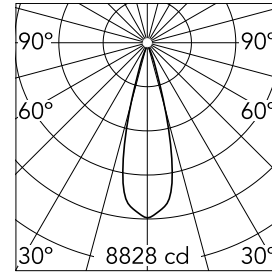

Spot 150 Dimmable 1-10V

03.8074.05.1V - Polished Aluminium

Accent lighting LED module.

Main specifications

Number of heads	1	Net lumen (lm)	1910
Lamp category	LED	Mountings	Track
Power (W)	22.5W	Environment	Indoor dry location
CCT (K)	2700K		
CRI	90		

Optical

Lighting type	Direct
LED type	LED array
Light distribution	Symmetric
Optical type	Medium
Beam angle (°)	28
Beam angle C90-270 (°)	28

Beam Angle: 28°

h(m)	E(lx)	D(m)
1	8828	0.50
2	2207	1.00
3	981	1.50
4	552	2.00
5	353	2.50

Luminous flux luminaire
1910 lm

Electrical

Voltage (V)	48.00	Insulation class	III
Dimmable	Yes		
Driver	Remote excluded		
Driver type	Dimmable 1-10V		
Emergency	Without		

Physical

Color	Polished Aluminium	Length (mm)	245
Orientation	Adjustable		
Weight (kg)	0.42		
Tilt (°)	90		
Rotation (°)	360		