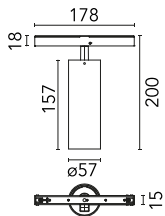

Spot 150 Dimmable 1-10V

■ 03.8072.14.1V - Black

Accent lighting LED module.

Main specifications

Number of heads	1	Net lumen (lm)	1910
Lamp category	LED	Mountings	Track
Power (W)	22.5W	Environment	Indoor dry location
CCT (K)	2700K		
CRI	90		

Optical

Lighting type	Direct
LED type	LED array
Light distribution	Symmetric
Optical type	Spot
Beam angle (°)	16
Beam angle C90-270 (°)	16

Beam Angle:	16°		
	h(m)	E(lx)	D(m)
	1	17679	0.28
	2	4420	0.56
	3	1964	0.84
	4	1105	1.12
	5	707	1.40

Luminous flux luminaire
1910 lm

Electrical

Voltage (V)	48.00	Insulation class	III
Dimmable	Yes		
Driver	Remote excluded		
Driver type	Dimmable 1-10V		
Emergency	Without		

Physical

Color	Black	Length (mm)	245
Orientation	Adjustable		
Weight (kg)	0.42		
Tilt (°)	90		
Rotation (°)	360		

Note

Screening crosspiece, lenses and honeycomb directly installable on the head of the luminaire without needing any fastening accessory. Installation compatible with honeycomb + lense at the same time. Only compatible with 1-10V profile version.