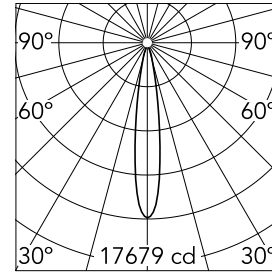

Spot 150 Dimmable 1-10V

■ 03.8072.14.1V - Black

Accent lighting LED module.

Main specifications

Number of heads	1	Net lumen (lm)	1910
Lamp category	LED	Mountings	Track
Power (W)	22.5W	Environment	Indoor dry location
CCT (K)	2700K		
CRI	90		

Optical

Lighting type	Direct
LED type	LED array
Light distribution	Symmetric
Optical type	Spot
Beam angle (°)	16
Beam angle C90-270 (°)	16

Beam Angle:	16°		
	h(m)	E(lx)	D(m)
	1	17679	0.28
	2	4420	0.56
	3	1964	0.84
	4	1105	1.12
	5	707	1.40

Luminous flux luminaire
1910 lm

Electrical

Voltage (V)	48.00	Insulation class	III
Dimmable	Yes		
Driver	Remote excluded		
Driver type	Dimmable 1-10V		
Emergency	Without		

Physical

Color	Black	Length (mm)	245
Orientation	Adjustable		
Weight (kg)	0.42		
Tilt (°)	90		
Rotation (°)	360		