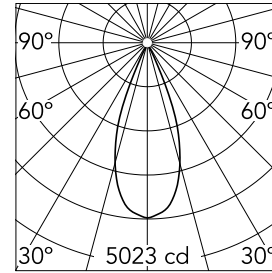

Spot 150 Dali Version

03.8077.05.DA - Polished Aluminium

Accent lighting LED module.

Main specifications

| | | | |
|------------------------|-------|-----------------------|---------------------|
| Number of heads | 1 | Net lumen (lm) | 1983 |
| Lamp category | LED | Mountings | Track |
| Power (W) | 22.5W | Environment | Indoor dry location |
| CCT (K) | 3000K | | |
| CRI | 90 | | |

Optical

| | |
|-------------------------------|-----------|
| Lighting type | Direct |
| LED type | LED array |
| Light distribution | Symmetric |
| Optical type | Flood |
| Beam angle (°) | 40 |
| Beam angle C90-270 (°) | 40 |

| | | | |
|--------------------|-------------|--------------|-------------|
| Beam Angle: | 40° | | |
| | h(m) | E(lx) | D(m) |
| 1 | 5023 | 0.73 | |
| 2 | 1256 | 1.46 | |
| 3 | 558 | 2.18 | |
| 4 | 314 | 2.91 | |
| 5 | 201 | 3.64 | |

Physical

| | | | |
|---------------------|--------------------|--------------------|-----|
| Color | Polished Aluminium | Length (mm) | 245 |
| Orientation | Adjustable | | |
| Weight (kg) | 0.42 | | |
| Tilt (°) | 90 | | |
| Rotation (°) | 360 | | |