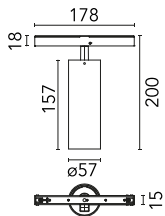

Spot 150 Dali Version

03.8077.05.DA - Polished Aluminium

Accent lighting LED module.

Main specifications

Number of heads	1	Net lumen (lm)	1983
Lamp category	LED	Mountings	Track
Power (W)	22.5W	Environment	Indoor dry location
CCT (K)	3000K		
CRI	90		

Optical

Lighting type	Direct
LED type	LED array
Light distribution	Symmetric
Optical type	Flood
Beam angle (°)	40
Beam angle C90-270 (°)	40

Beam Angle:	40°		
	h(m)	E(lx)	D(m)
1	5023	0.73	
2	1256	1.46	
3	558	2.18	
4	314	2.91	
5	201	3.64	

Luminous flux luminaire
1983 lm

Electrical

Voltage (V)	48.00	Insulation class	III
Dimmable	Yes		
Driver	Remote excluded		
Driver type	Dimmable DALI 1		
Emergency	Without		

Physical

Color	Polished Aluminium	Length (mm)	245
Orientation	Adjustable		
Weight (kg)	0.42		
Tilt (°)	90		
Rotation (°)	360		

Note

Screening crosspiece, lenses and honeycomb directly installable on the head of the luminaire without needing any fastening accessory. Installation compatible with honeycomb + lense at the same time. Only compatible with DALI profile version.