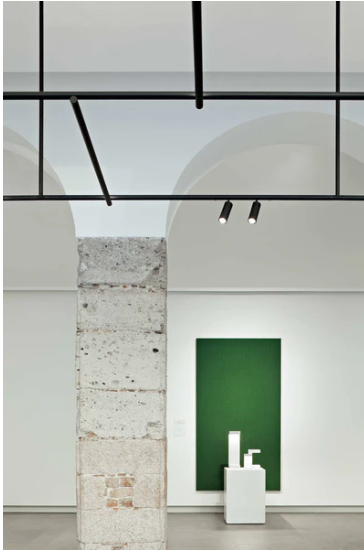

Electrical

Voltage (V)	48.00	Insulation class	III
Dimmable	Yes		
Driver	Remote excluded		
Driver type	Dimmable DALI 1		
Emergency	Without		

Physical

Color	Polished Aluminium	Length (mm)	245
Orientation	Adjustable		
Weight (kg)	0.42		
Tilt (°)	90		
Rotation (°)	360		

Note

Screening crosspiece, lenses and honeycomb directly installable on the head of the luminaire without needing any fastening accessory. Installation compatible with honeycomb + lense at the same time. Only compatible with DALI profile version.