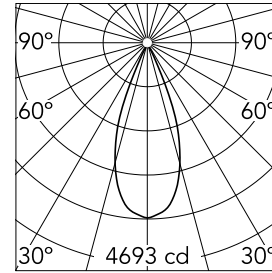

Spot 150 Dali Version

■ 03.8076.14.DA - Black

Accent lighting LED module.

Main specifications

| | | | |
|------------------------|-------|-----------------------|---------------------|
| Number of heads | 1 | Net lumen (lm) | 1853 |
| Lamp category | LED | Mountings | Track |
| Power (W) | 22.5W | Environment | Indoor dry location |
| CCT (K) | 2700K | | |
| CRI | 90 | | |

Optical

| | |
|-------------------------------|-----------|
| Lighting type | Direct |
| LED type | LED array |
| Light distribution | Symmetric |
| Optical type | Flood |
| Beam angle (°) | 40 |
| Beam angle C90-270 (°) | 40 |

| | | | |
|--------------------|-------------|--------------|-------------|
| Beam Angle: | 40° | | |
| | h(m) | E(lx) | D(m) |
| | 1 | 4693 | 0.73 |
| | 2 | 1173 | 1.46 |
| | 3 | 521 | 2.18 |
| | 4 | 293 | 2.91 |
| | 5 | 188 | 3.64 |

Physical

| | | | |
|---------------------|------------|--------------------|-----|
| Color | Black | Length (mm) | 245 |
| Orientation | Adjustable | | |
| Weight (kg) | 0.42 | | |
| Tilt (°) | 90 | | |
| Rotation (°) | 360 | | |