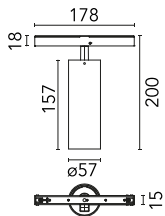

Spot 150 Dali Version

■ 03.8076.14.DA - Black

Accent lighting LED module.

Main specifications

Number of heads	1	Net lumen (lm)	1853
Lamp category	LED	Mountings	Track
Power (W)	22.5W	Environment	Indoor dry location
CCT (K)	2700K		
CRI	90		

Optical

Lighting type	Direct
LED type	LED array
Light distribution	Symmetric
Optical type	Flood
Beam angle (°)	40
Beam angle C90-270 (°)	40

Beam Angle:	40°		
	h(m)	E(lx)	D(m)
	1	4693	0.73
	2	1173	1.46
	3	521	2.18
	4	293	2.91
	5	188	3.64

Luminous flux luminaire
1853 lm

Electrical

Voltage (V)	48.00	Insulation class	III
Dimmable	Yes		
Driver	Remote excluded		
Driver type	Dimmable DALI 1		
Emergency	Without		

Physical

Color	Black	Length (mm)	245
Orientation	Adjustable		
Weight (kg)	0.42		
Tilt (°)	90		
Rotation (°)	360		

Note

Screening crosspiece, lenses and honeycomb directly installable on the head of the luminaire without needing any fastening accessory. Installation compatible with honeycomb + lense at the same time. Only compatible with DALI profile version.