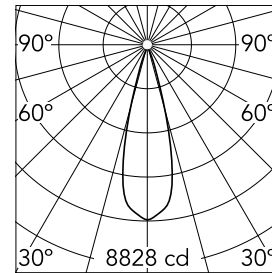

Spot 150 Dali Version

03.8074.40.DA - White

Accent lighting LED module.

Main specifications

Number of heads	1	Net lumen (lm)	1910
Lamp category	LED	Mountings	Track
Power (W)	22.5W	Environment	Indoor dry location
CCT (K)	2700K		
CRI	90		

Optical

Lighting type	Direct
LED type	LED array
Light distribution	Symmetric
Optical type	Medium
Beam angle (°)	28
Beam angle C90-270 (°)	28

Beam Angle: 28°

h(m)	E(lx)	D(m)
1	8828	0.50
2	2207	1.00
3	981	1.50
4	552	2.00
5	353	2.50

Luminous flux luminaire
1910 lm

Electrical

Voltage (V)	48.00	Insulation class	III
Dimmable	Yes		
Driver	Remote excluded		
Driver type	Dimmable DALI		
Emergency	Without		

Physical

Color	White	Length (mm)	245
Orientation	Adjustable		
Weight (kg)	0.42		
Tilt (°)	90		
Rotation (°)	360		