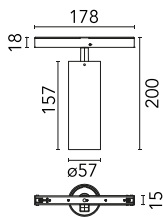

Spot 150 Dali Version

03.8074.40.DA - White

Accent lighting LED module.

Main specifications

Number of heads	1	Net lumen (lm)	1910
Lamp category	LED	Mountings	Track
Power (W)	22.5W	Environment	Indoor dry location
CCT (K)	2700K		
CRI	90		

Optical

Lighting type	Direct
LED type	LED array
Light distribution	Symmetric
Optical type	Medium
Beam angle (°)	28
Beam angle C90-270 (°)	28

Beam Angle: 28°

h(m)	E(lx)	D(m)
1	8828	0.50
2	2207	1.00
3	981	1.50
4	552	2.00
5	353	2.50

Luminous flux luminaire
1910 lm

Electrical

Voltage (V)	48.00	Insulation class	III
Dimmable	Yes		
Driver	Remote excluded		
Driver type	Dimmable DALI		
Emergency	Without		

Physical

Color	White	Length (mm)	245
Orientation	Adjustable		
Weight (kg)	0.42		
Tilt (°)	90		
Rotation (°)	360		