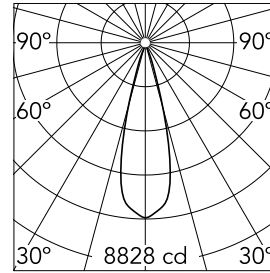

### Main specifications

<b>Number of heads</b>	1	<b>Net lumen (lm)</b>	1910
<b>Lamp category</b>	LED	<b>Mountings</b>	Track
<b>Power (W)</b>	22.5W	<b>Environment</b>	Indoor dry location
<b>CCT (K)</b>	2700K		
<b>CRI</b>	90		

### Optical

<b>Lighting type</b>	Direct
<b>LED type</b>	LED array
<b>Light distribution</b>	Symmetric
<b>Optical type</b>	Medium
<b>Beam angle (°)</b>	28
<b>Beam angle C90-270 (°)</b>	28

<b>Beam Angle:</b>	28°		
	<b>h(m)</b>	<b>E(lx)</b>	<b>D(m)</b>
1	8828	0.50	
2	2207	1.00	
3	981	1.50	
4	552	2.00	
5	353	2.50	

Luminous flux luminaire  
1910 lm

### Physical

<b>Color</b>	Polished Aluminium	<b>Length (mm)</b>	245
<b>Orientation</b>	Adjustable		
<b>Weight (kg)</b>	0.42		
<b>Tilt (°)</b>	90		
<b>Rotation (°)</b>	360		