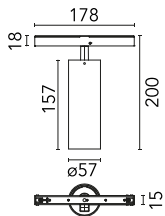

Spot 150 Dali Version

03.8074.05.DA - Polished Aluminium

Accent lighting LED module.

Main specifications

Number of heads	1	Net lumen (lm)	1910
Lamp category	LED	Mountings	Track
Power (W)	22.5W	Environment	Indoor dry location
CCT (K)	2700K		
CRI	90		

Optical

Lighting type	Direct
LED type	LED array
Light distribution	Symmetric
Optical type	Medium
Beam angle (°)	28
Beam angle C90-270 (°)	28

Beam Angle:	28°		
	h(m)	E(lx)	D(m)
1	8828	0.50	
2	2207	1.00	
3	981	1.50	
4	552	2.00	
5	353	2.50	

Luminous flux luminaire
1910 lm

Electrical

Voltage (V)	48.00	Insulation class	III
Dimmable	Yes		
Driver	Remote excluded		
Driver type	Dimmable DALI 1		
Emergency	Without		

Physical

Color	Polished Aluminium	Length (mm)	245
Orientation	Adjustable		
Weight (kg)	0.42		
Tilt (°)	90		
Rotation (°)	360		

Note

Screening crosspiece, lenses and honeycomb directly installable on the head of the luminaire without needing any fastening accessory. Installation compatible with honeycomb + lense at the same time. Only compatible with DALI profile version.