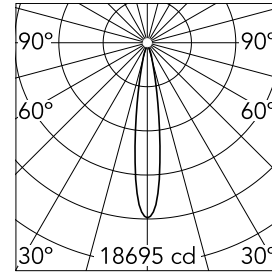

Spot 150 Dali Version

03.8073.05.DA - Polished Aluminium

Accent lighting LED module.

Main specifications

Number of heads	1	Net lumen (lm)	2019
Lamp category	LED	Mountings	Track
Power (W)	22.5W	Environment	Indoor dry location
CCT (K)	3000K		
CRI	90		

Optical

Lighting type	Direct
LED type	LED array
Light distribution	Symmetric
Optical type	Spot
Beam angle (°)	16
Beam angle C90-270 (°)	16

Beam Angle: 16°

	h(m)	E(lx)	D(m)
1	18695	0.28	
2	4674	0.56	
3	2077	0.84	
4	1168	1.12	
5	748	1.40	