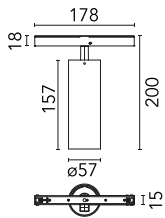

Spot 150 Dali Version

03.8073.05.DA - Polished Aluminium

Accent lighting LED module.

Main specifications

Number of heads	1	Net lumen (lm)	2019
Lamp category	LED	Mountings	Track
Power (W)	22.5W	Environment	Indoor dry location
CCT (K)	3000K		
CRI	90		

Optical

Lighting type	Direct
LED type	LED array
Light distribution	Symmetric
Optical type	Spot
Beam angle (°)	16
Beam angle C90-270 (°)	16

Beam Angle: 16°

	h(m)	E(lx)	D(m)
1	18695	0.28	
2	4674	0.56	
3	2077	0.84	
4	1168	1.12	
5	748	1.40	

Luminous flux luminaire
2019 lm

Electrical

Voltage (V)	48.00	Insulation class	III
Dimmable	Yes		
Driver	Remote excluded		
Driver type	Dimmable DALI 1		
Emergency	Without		

Physical

Color	Polished Aluminium	Length (mm)	245
Orientation	Adjustable		
Weight (kg)	0.42		
Tilt (°)	90		
Rotation (°)	360		

Note

Screening crosspiece, lenses and honeycomb directly installable on the head of the luminaire without needing any fastening accessory. Installation compatible with honeycomb + lense at the same time. Only compatible with DALI profile version.