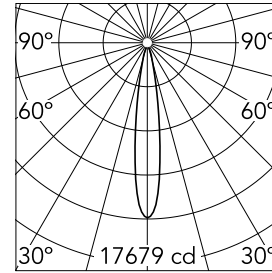

Spot 150 Dali Version

03.8072.40.DA - White

Accent lighting LED module.

Main specifications

Number of heads	1	Net lumen (lm)	1910
Lamp category	LED	Mountings	Track
Power (W)	22.5W	Environment	Indoor dry location
CCT (K)	2700K		
CRI	90		

Optical

Lighting type	Direct
LED type	LED array
Light distribution	Symmetric
Optical type	Spot
Beam angle (°)	16
Beam angle C90-270 (°)	16

Beam Angle: 16°

	h(m)	E(lx)	D(m)
1	0.28	17679	0.28
2	0.56	4420	0.56
3	0.84	1964	0.84
4	1.12	1105	1.12
5	1.40	707	1.40

Luminous flux luminaire
1910 lm

Electrical

Voltage (V)	48.00	Insulation class	III
Dimmable	Yes		
Driver	Remote excluded		
Driver type	Dimmable DALI 1		
Emergency	Without		

Physical

Color	White	Length (mm)	245
Orientation	Adjustable		
Weight (kg)	0.42		
Tilt (°)	90		
Rotation (°)	360		