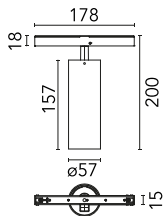

Spot 150 Dali Version

03.8072.40.DA - White

Accent lighting LED module.

Main specifications

Number of heads	1	Net lumen (lm)	1910
Lamp category	LED	Mountings	Track
Power (W)	22.5W	Environment	Indoor dry location
CCT (K)	2700K		
CRI	90		

Optical

Lighting type	Direct
LED type	LED array
Light distribution	Symmetric
Optical type	Spot
Beam angle (°)	16
Beam angle C90-270 (°)	16

Beam Angle: 16°

	h(m)	E(lx)	D(m)
1	0.28	17679	0.28
2	0.56	4420	0.56
3	0.84	1964	0.84
4	1.12	1105	1.12
5	1.40	707	1.40

Luminous flux luminaire
1910 lm

Electrical

Voltage (V)	48.00	Insulation class	III
Dimmable	Yes		
Driver	Remote excluded		
Driver type	Dimmable DALI 1		
Emergency	Without		

Physical

Color	White	Length (mm)	245
Orientation	Adjustable		
Weight (kg)	0.42		
Tilt (°)	90		
Rotation (°)	360		

Note

Screening crosspiece, lenses and honeycomb directly installable on the head of the luminaire without needing any fastening accessory. Installation compatible with honeycomb + lense at the same time. Only compatible with DALI profile version.