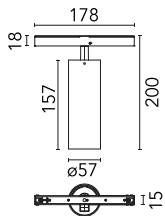

Spot 150 Casambi integrated

New

■ 03.8075.14.CB - Black

Accent lighting LED module.

Main specifications

Number of heads	1	Net lumen (lm)	1959
Lamp category	LED	Mountings	Track
Power (W)	22.5W	Environment	Indoor dry location
CCT (K)	3000K		
CRI	90		

Optical

Lighting type	Direct
LED type	LED array
Light distribution	Symmetric
Optical type	Medium
Beam angle (°)	28
Beam angle C90-270 (°)	28

Beam Angle: 28°

Luminous flux luminaire
1959 lm

Electrical

Voltage (V)	48.00	Insulation class	III
Dimmable	Yes		
Driver	Remote excluded		
Driver type	Dimmable		
	Casambi		
Emergency	Without		

Physical

Color	Black	Length (mm)	245
Orientation	Adjustable		
Weight (kg)	0.42		
Tilt (°)	90		
Rotation (°)	360		

Note

Screening crosspiece, lenses and honeycomb directly installable on the head of the luminaire without needing any fastening accessory. Installation compatible with honeycomb + lense at the same time. The control system with the Casambi version of light fixtures is directly and individually regulated wirelessly using the application FLOS Control® by Casambi.