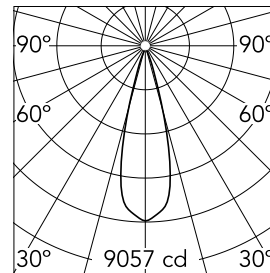

Optical

Lighting type	Direct
LED type	LED array
Light distribution	Symmetric
Optical type	Medium
Beam angle (°)	28
Beam angle C90-270 (°)	28

Beam Angle: 28°

Luminous flux luminaire
1959 lm