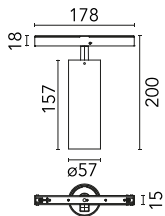

### Main specifications

|                        |       |                       |                     |
|------------------------|-------|-----------------------|---------------------|
| <b>Number of heads</b> | 1     | <b>Net lumen (lm)</b> | 1910                |
| <b>Lamp category</b>   | LED   | <b>Mountings</b>      | Track               |
| <b>Power (W)</b>       | 22.5W | <b>Environment</b>    | Indoor dry location |
| <b>CCT (K)</b>         | 2700K |                       |                     |
| <b>CRI</b>             | 90    |                       |                     |

### Optical

|                               |           |
|-------------------------------|-----------|
| <b>Lighting type</b>          | Direct    |
| <b>LED type</b>               | LED array |
| <b>Light distribution</b>     | Symmetric |
| <b>Optical type</b>           | Medium    |
| <b>Beam angle (°)</b>         | 28        |
| <b>Beam angle C90-270 (°)</b> | 28        |

Beam Angle: 28°

h(m) E(lx) D(m)

|   |      |      |
|---|------|------|
| 1 | 8828 | 0.50 |
| 2 | 2207 | 1.00 |
| 3 | 981  | 1.50 |
| 4 | 552  | 2.00 |
| 5 | 353  | 2.50 |

Luminous flux luminaire  
1910 lm

### Physical

|                     |                    |                    |     |
|---------------------|--------------------|--------------------|-----|
| <b>Color</b>        | Polished Aluminium | <b>Length (mm)</b> | 245 |
| <b>Orientation</b>  | Adjustable         |                    |     |
| <b>Weight (kg)</b>  | 0.42               |                    |     |
| <b>Tilt (°)</b>     | 90                 |                    |     |
| <b>Rotation (°)</b> | 360                |                    |     |