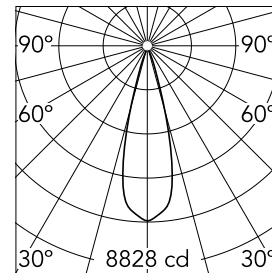

### Main specifications

|                        |       |                       |                     |
|------------------------|-------|-----------------------|---------------------|
| <b>Number of heads</b> | 1     | <b>Net lumen (lm)</b> | 1910                |
| <b>Lamp category</b>   | LED   | <b>Mountings</b>      | Track               |
| <b>Power (W)</b>       | 22.5W | <b>Environment</b>    | Indoor dry location |
| <b>CCT (K)</b>         | 2700K |                       |                     |
| <b>CRI</b>             | 90    |                       |                     |

### Optical

|                               |           |
|-------------------------------|-----------|
| <b>Lighting type</b>          | Direct    |
| <b>LED type</b>               | LED array |
| <b>Light distribution</b>     | Symmetric |
| <b>Optical type</b>           | Medium    |
| <b>Beam angle (°)</b>         | 28        |
| <b>Beam angle C90-270 (°)</b> | 28        |

Beam Angle: 28°

h(m) E(lx) D(m)

|   |      |      |
|---|------|------|
| 1 | 8828 | 0.50 |
| 2 | 2207 | 1.00 |
| 3 | 981  | 1.50 |
| 4 | 552  | 2.00 |
| 5 | 353  | 2.50 |

Luminous flux luminaire  
1910 lm

### Physical

|                     |                    |                    |     |
|---------------------|--------------------|--------------------|-----|
| <b>Color</b>        | Polished Aluminium | <b>Length (mm)</b> | 245 |
| <b>Orientation</b>  | Adjustable         |                    |     |
| <b>Weight (kg)</b>  | 0.42               |                    |     |
| <b>Tilt (°)</b>     | 90                 |                    |     |
| <b>Rotation (°)</b> | 360                |                    |     |