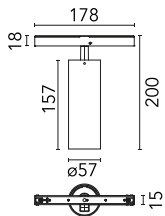

Spot 150 Casambi integrated

New

03.8072.05.CB - Polished Aluminium

Accent lighting LED module.

Main specifications

Number of heads	1	Net lumen (lm)	1910
Lamp category	LED	Mountings	Track
Power (W)	22.5W	Environment	Indoor dry location
CCT (K)	2700K		
CRI	90		

Optical

Lighting type	Direct
LED type	LED array
Light distribution	Symmetric
Optical type	Spot
Beam angle (°)	16
Beam angle C90-270 (°)	16

Beam Angle: 16°

h(m)	E(lx)	D(m)
1	17679	0.28
2	4420	0.56
3	1964	0.84
4	1105	1.12
5	707	1.40

Luminous flux luminaire
1910 lm

Electrical

Voltage (V)	48.00	Insulation class	III
Dimmable	Yes		
Driver	Remote excluded		
Driver type	Dimmable		
	Casambi		
Emergency	Without		

Physical

Color	Polished Aluminium	Length (mm)	245
Orientation	Adjustable		
Weight (kg)	0.42		
Tilt (°)	90		
Rotation (°)	360		