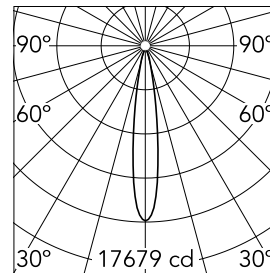

Spot 150 Casambi integrated

New

03.8072.05.CB - Polished Aluminium

Accent lighting LED module.

Main specifications

Number of heads	1	Net lumen (lm)	1910
Lamp category	LED	Mountings	Track
Power (W)	22.5W	Environment	Indoor dry location
CCT (K)	2700K		
CRI	90		

Optical

Lighting type	Direct
LED type	LED array
Light distribution	Symmetric
Optical type	Spot
Beam angle (°)	16
Beam angle C90-270 (°)	16

Beam Angle: 16°

h(m)	E(lx)	D(m)
1	17679	0.28
2	4420	0.56
3	1964	0.84
4	1105	1.12
5	707	1.40