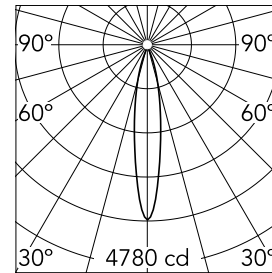

### Main specifications

Number of heads	1	Net lumen (lm)	687
Lamp category	LED	Mountings	Track
Power (W)	12.5W	Environment	Indoor
CCT (K)	3000K		
CRI	90		

### Optical

Lighting type	Direct
LED type	LED array
Light distribution	Symmetric
Optical type	Medium
Beam angle (°)	17
Beam angle C90-270 (°)	17

Beam Angle:	17°		
	h(m)	E(lx)	D(m)
1	4780	0.31	
2	1195	0.61	
3	531	0.92	
4	299	1.23	
5	191	1.53	

### Physical

Color	Polished Aluminium	Length (mm)	185
Orientation	Adjustable		
Weight (kg)	0.29		
Tilt (°)	90		
Rotation (°)	360		