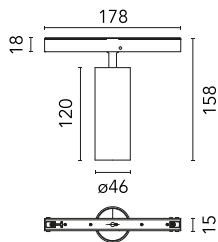

Electrical

Voltage (V)	48.00	Insulation class	III
Dimmable	Yes		
Driver	Remote		
Driver type	Dimmer on board		
Emergency	Without		

Physical

Color	Polished Aluminium	Length (mm)	185
Orientation	Adjustable		
Weight (kg)	0.29		
Tilt (°)	90		
Rotation (°)	360		

Note

Accessories included (honeycomb and screening crosspiece).

Certification / Marking