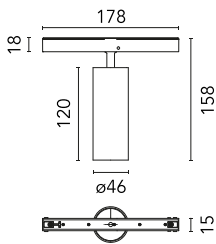

Electrical

Voltage (V)	48.00	Insulation class	III
Dimmable	Yes		
Driver	Remote		
Driver type	Electronic dimmable 1-10V		
Emergency	Without		

Physical

Color	White	Length (mm)	185
Orientation	Adjustable		
Weight (kg)	0.29		
Tilt (°)	90		
Rotation (°)	360		

Note

Accessories included (honeycomb and screening crosspiece). Only compatible with 1-10V profile version.

Certification / Marking