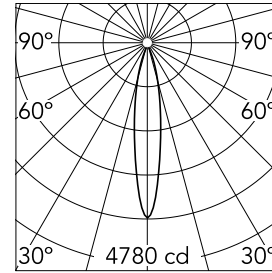

Spot 120 Dimmable 1-10V

03.8155.40.1V - White

Accent lighting LED module.

Main specifications

| | | | |
|-----------------|-------|----------------|--------|
| Number of heads | 1 | Net lumen (lm) | 687 |
| Lamp category | LED | Mountings | Track |
| Power (W) | 12.5W | Environment | Indoor |
| CCT (K) | 3000K | | |
| CRI | 90 | | |

Optical

| | |
|------------------------|-----------|
| Lighting type | Direct |
| LED type | LED array |
| Light distribution | Symmetric |
| Optical type | Medium |
| Beam angle (°) | 17 |
| Beam angle C90-270 (°) | 17 |

| | | | |
|-------------|------|-------|------|
| Beam Angle: | 17° | | |
| | h(m) | E(lx) | D(m) |
| 1 | 4780 | 0.31 | |
| 2 | 1195 | 0.61 | |
| 3 | 531 | 0.92 | |
| 4 | 299 | 1.23 | |
| 5 | 191 | 1.53 | |

Physical

| | | | |
|--------------|------------|-------------|-----|
| Color | White | Length (mm) | 185 |
| Orientation | Adjustable | | |
| Weight (kg) | 0.29 | | |
| Tilt (°) | 90 | | |
| Rotation (°) | 360 | | |