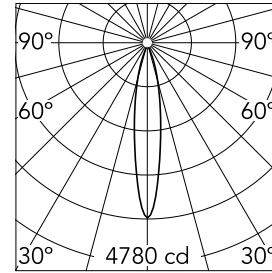

### Main specifications

<b>Number of heads</b>	1	<b>Net lumen (lm)</b>	687
<b>Lamp category</b>	LED	<b>Mountings</b>	Track
<b>Power (W)</b>	12.5W	<b>Environment</b>	Indoor dry location
<b>CCT (K)</b>	3000K		
<b>CRI</b>	90		

### Optical

<b>Lighting type</b>	Direct
<b>LED type</b>	LED array
<b>Light distribution</b>	Symmetric
<b>Optical type</b>	Medium
<b>Beam angle (°)</b>	17
<b>Beam angle C90-270 (°)</b>	17

Beam Angle: 17°

h(m)	E(lx)	D(m)
1	4780	0.31
2	1195	0.61
3	531	0.92
4	299	1.23
5	191	1.53

Luminous flux luminaire  
687 lm

### Physical

<b>Color</b>	Black	<b>Length (mm)</b>	185
<b>Orientation</b>	Adjustable		
<b>Weight (kg)</b>	0.29		
<b>Tilt (°)</b>	90		
<b>Rotation (°)</b>	360		