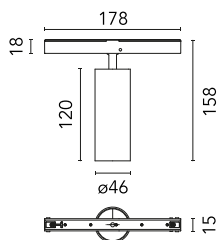

Electrical

Voltage (V)	48.00	Insulation class	III
Dimmable	Yes		
Driver	Remote excluded		
Driver type	Dimmable 1-10V		
Emergency	Without		

Physical

Color	White	Length (mm)	185
Orientation	Adjustable		
Weight (kg)	0.29		
Tilt (°)	90		
Rotation (°)	360		

Note

Accessories included (honeycomb and screening crosspiece). Only compatible with 1-10V profile version.