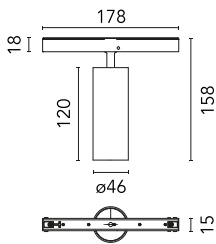

Spot 120 Dimmable 1-10V

03.8154.05.1V - Polished Aluminium

Accent lighting LED module.

Main specifications

Number of heads	1	Net lumen (lm)	654
Lamp category	LED	Mountings	Track
Power (W)	12.5W	Environment	Indoor
CCT (K)	2700K		
CRI	90		

Optical

Lighting type	Direct
LED type	LED array
Light distribution	Symmetric
Optical type	Medium
Beam angle (°)	17
Beam angle C90-270 (°)	17

Beam Angle: 17°

	h(m)	E(lx)	D(m)
1	4547	0.31	
2	1137	0.61	
3	505	0.92	
4	284	1.23	
5	182	1.53	

Luminous flux luminaire
654 lm

Electrical

Voltage (V)	48.00	Insulation class	III
Dimmable	Yes		
Driver	Remote		
Driver type	Electronic dimmable 1-10V		
Emergency	Without		

Physical

Color	Polished Aluminium	Length (mm)	185
Orientation	Adjustable		
Weight (kg)	0.29		
Tilt (°)	90		
Rotation (°)	360		