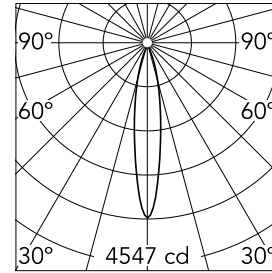

Spot 120 Dimmable 1-10V

03.8154.05.1V - Polished Aluminium

Accent lighting LED module.

Main specifications

Number of heads	1	Net lumen (lm)	654
Lamp category	LED	Mountings	Track
Power (W)	12.5W	Environment	Indoor
CCT (K)	2700K		
CRI	90		

Optical

Lighting type	Direct
LED type	LED array
Light distribution	Symmetric
Optical type	Medium
Beam angle (°)	17
Beam angle C90-270 (°)	17

Beam Angle: 17°

	h(m)	E(lx)	D(m)
1	4547	0.31	
2	1137	0.61	
3	505	0.92	
4	284	1.23	
5	182	1.53	

Luminous flux luminaire
654 lm

Electrical

Voltage (V)	48.00	Insulation class	III
Dimmable	Yes		
Driver	Remote		
Driver type	Electronic dimmable 1-10V		
Emergency	Without		

Physical

Color	Polished Aluminium	Length (mm)	185
Orientation	Adjustable		
Weight (kg)	0.29		
Tilt (°)	90		
Rotation (°)	360		