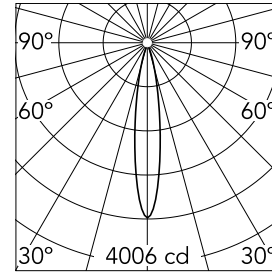

Spot 120 Dimmable 1-10V

03.8055.40A1V - White

Accent lighting LED module.

Main specifications

Number of heads	1	Net lumen (lm)	505
Lamp category	LED	Mountings	Track
Power (W)	12W	Environment	Indoor dry location
CCT (K)	3000K		
CRI	90		

Optical

Lighting type	Direct
LED type	Power LED
Light distribution	Symmetric
Optical type	Medium
Beam angle (°)	17
Beam angle C90-270 (°)	17

Beam Angle: 17°		
h(m)	E(lx)	D(m)
1	4006	0.29
2	1001	0.59
3	445	0.88
4	250	1.18
5	160	1.47

Luminous flux luminaire
505 lm (EXTREME CUT OFF)

Electrical

Voltage (V)	48	Insulation class	III
Dimmable	Yes		
Driver	Remote excluded		
Driver type	Dimmable 1-10V		
Emergency	Without		

Physical

Color	White	Length (mm)	185
Orientation	Adjustable		
Weight (kg)	0.29		
Tilt (°)	90		
Rotation (°)	360		