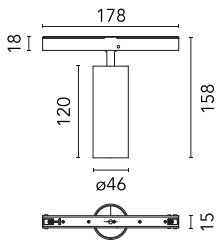

Spot 120 Dimmable 1-10V

03.8055.40A1V - White

Accent lighting LED module.

Main specifications

Number of heads	1	Net lumen (lm)	505
Lamp category	LED	Mountings	Track
Power (W)	12W	Environment	Indoor dry location
CCT (K)	3000K		
CRI	90		

Optical

Lighting type	Direct
LED type	Power LED
Light distribution	Symmetric
Optical type	Medium
Beam angle (°)	17
Beam angle C90-270 (°)	17

Beam Angle: 17°		
h(m)	E(lx)	D(m)
1	4006	0.29
2	1001	0.59
3	445	0.88
4	250	1.18
5	160	1.47

Luminous flux luminaire
505 lm (EXTREME CUT OFF)

Electrical

Voltage (V)	48	Insulation class	III
Dimmable	Yes		
Driver	Remote excluded		
Driver type	Dimmable 1-10V		
Emergency	Without		

Physical

Color	White	Length (mm)	185
Orientation	Adjustable		
Weight (kg)	0.29		
Tilt (°)	90		
Rotation (°)	360		