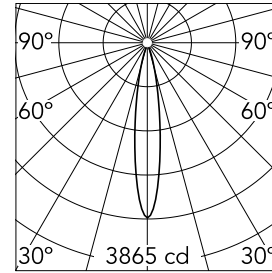

Spot 120 Dimmable 1-10V

■ 03.8054.14A1V - Black

Accent lighting LED module.

Main specifications

Number of heads	1	Net lumen (lm)	487
Lamp category	LED	Mountings	Track
Power (W)	12W	Environment	Indoor dry location
CCT (K)	2700K		
CRI	90		

Optical

Lighting type	Direct
LED type	Power LED
Light distribution	Symmetric
Optical type	Medium
Beam angle (°)	17
Beam angle C90-270 (°)	17

Beam Angle:	17°		
h(m)	E(lx)	D(m)	
1	3865	0.29	
2	966	0.59	
3	429	0.88	
4	242	1.18	
5	155	1.47	

Luminous flux luminaire
487 lm (EXTREME CUT OFF)

Electrical

Voltage (V)	48	Insulation class	III
Dimmable	Yes		
Driver	Remote excluded		
Driver type	Dimmable 1-10V		
Emergency	Without		

Physical

Color	Black	Length (mm)	185
Orientation	Adjustable		
Weight (kg)	0.29		
Tilt (°)	90		
Rotation (°)	360		