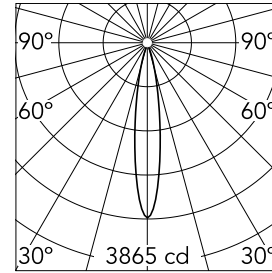

Spot 120 Dimmable 1-10V

03.8054.05A1V - Polished Aluminium

Accent lighting LED module.

Main specifications

Number of heads	1	Net lumen (lm)	487
Lamp category	LED	Mountings	Track
Power (W)	12W	Environment	Indoor dry location
CCT (K)	2700K		
CRI	90		

Optical

Lighting type	Direct
LED type	Power LED
Light distribution	Symmetric
Optical type	Medium
Beam angle (°)	17
Beam angle C90-270 (°)	17

Beam Angle: 17°

h(m)	E(lx)	D(m)
1	3865	0.29
2	966	0.59
3	429	0.88
4	242	1.18
5	155	1.47

Luminous flux luminaire
487 lm (EXTREME CUT OFF)

Electrical

Voltage (V)	48	Insulation class	III
Dimmable	Yes		
Driver	Remote excluded		
Driver type	Dimmable 1-10V		
Emergency	Without		

Physical

Color	Polished Aluminium	Length (mm)	185
Orientation	Adjustable		
Weight (kg)	0.29		
Tilt (°)	90		
Rotation (°)	360		