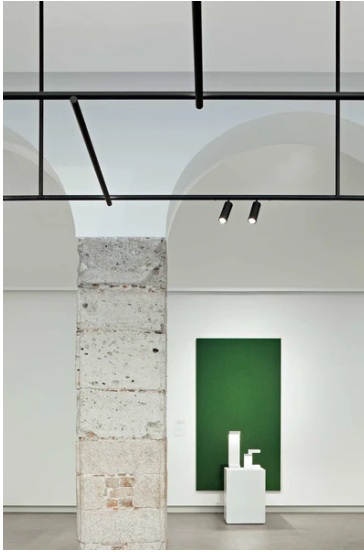

Electrical

Voltage (V)	48	Insulation class	III
Dimmable	Yes		
Driver	Remote excluded		
Driver type	Dimmable 1-10V		
Emergency	Without		

Physical

Color	Polished Aluminium	Length (mm)	185
Orientation	Adjustable		
Weight (kg)	0.29		
Tilt (°)	90		
Rotation (°)	360		

Note

Accessories included (honeycomb and screening crosspiece). Only compatible with 1-10V profile version.