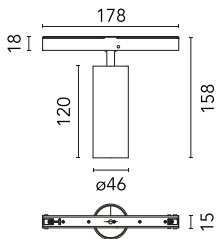

### Main specifications

<b>Number of heads</b>	1	<b>Net lumen (lm)</b>	558
<b>Lamp category</b>	LED	<b>Mountings</b>	Track
<b>Power (W)</b>	12W	<b>Environment</b>	Indoor dry location
<b>CCT (K)</b>	3000K		
<b>CRI</b>	90		

### Optical

<b>Lighting type</b>	Direct
<b>LED type</b>	Power LED
<b>Light distribution</b>	Symmetric
<b>Optical type</b>	Spot
<b>Beam angle (°)</b>	11
<b>Beam angle C90-270 (°)</b>	11

Beam Angle: 11°

h(m)	E(lx)	D(m)
1	11834	0.19
2	2958	0.37
3	1315	0.56
4	740	0.75
5	473	0.93

Luminous flux luminaire  
558 lm (EXTREME CUT OFF)

### Physical

<b>Color</b>	White	<b>Length (mm)</b>	185
<b>Orientation</b>	Adjustable		
<b>Weight (kg)</b>	0.29		
<b>Tilt (°)</b>	90		
<b>Rotation (°)</b>	360		