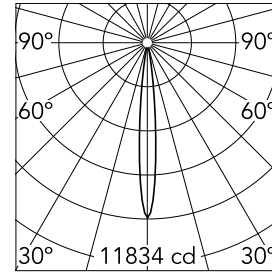

### Main specifications

<b>Number of heads</b>	1	<b>Net lumen (lm)</b>	558
<b>Lamp category</b>	LED	<b>Mountings</b>	Track
<b>Power (W)</b>	12W	<b>Environment</b>	Indoor dry location
<b>CCT (K)</b>	3000K		
<b>CRI</b>	90		

### Optical

<b>Lighting type</b>	Direct
<b>LED type</b>	Power LED
<b>Light distribution</b>	Symmetric
<b>Optical type</b>	Spot
<b>Beam angle (°)</b>	11
<b>Beam angle C90-270 (°)</b>	11

Beam Angle: 11°

h(m)	E(lx)	D(m)
1	11834	0.19
2	2958	0.37
3	1315	0.56
4	740	0.75
5	473	0.93

Luminous flux luminaire  
558 lm (EXTREME CUT OFF)

### Physical

<b>Color</b>	White	<b>Length (mm)</b>	185
<b>Orientation</b>	Adjustable		
<b>Weight (kg)</b>	0.29		
<b>Tilt (°)</b>	90		
<b>Rotation (°)</b>	360		