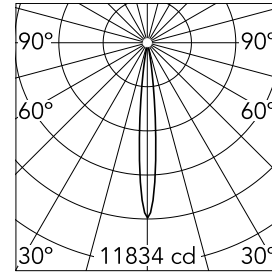

Spot 120 Dimmable 1-10V

■ 03.8053.14A1V - Black

Accent lighting LED module.

Main specifications

| | | | |
|------------------------|-------|-----------------------|---------------------|
| Number of heads | 1 | Net lumen (lm) | 558 |
| Lamp category | LED | Mountings | Track |
| Power (W) | 12W | Environment | Indoor dry location |
| CCT (K) | 3000K | | |
| CRI | 90 | | |

Optical

| | |
|-------------------------------|-----------|
| Lighting type | Direct |
| LED type | Power LED |
| Light distribution | Symmetric |
| Optical type | Spot |
| Beam angle (°) | 11 |
| Beam angle C90-270 (°) | 11 |

| | | | |
|--------------------|--------------|-------------|--|
| Beam Angle: | 11° | | |
| h(m) | E(lx) | D(m) | |
| 1 | 11834 | 0.19 | |
| 2 | 2958 | 0.37 | |
| 3 | 1315 | 0.56 | |
| 4 | 740 | 0.75 | |
| 5 | 473 | 0.93 | |

Physical

| | | | |
|---------------------|------------|--------------------|-----|
| Color | Black | Length (mm) | 185 |
| Orientation | Adjustable | | |
| Weight (kg) | 0.29 | | |
| Tilt (°) | 90 | | |
| Rotation (°) | 360 | | |