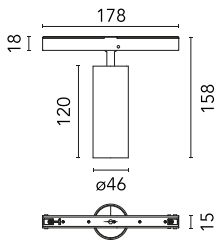

Electrical

Voltage (V)	48	Insulation class	III
Dimmable	Yes		
Driver	Remote excluded		
Driver type	Dimmable 1-10V		
Emergency	Without		

Physical

Color	Black	Length (mm)	185
Orientation	Adjustable		
Weight (kg)	0.29		
Tilt (°)	90		
Rotation (°)	360		

Note

Accessories included (honeycomb and screening crosspiece). Only compatible with 1-10V profile version.