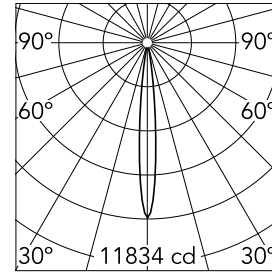

Spot 120 Dimmable 1-10V

03.8053.05A1V - Polished Aluminium

Accent lighting LED module.

Main specifications

Number of heads	1	Net lumen (lm)	558
Lamp category	LED	Mountings	Track
Power (W)	12W	Environment	Indoor dry location
CCT (K)	3000K		
CRI	90		

Optical

Lighting type	Direct
LED type	Power LED
Light distribution	Symmetric
Optical type	Spot
Beam angle (°)	11
Beam angle C90-270 (°)	11

Beam Angle:	11°		
h(m)	E(lx)	D(m)	
1	11834	0.19	
2	2958	0.37	
3	1315	0.56	
4	740	0.75	
5	473	0.93	

Luminous flux luminaire
558 lm (EXTREME CUT OFF)

Electrical

Voltage (V)	48	Insulation class	III
Dimmable	Yes		
Driver	Remote excluded		
Driver type	Dimmable 1-10V		
Emergency	Without		

Physical

Color	Polished Aluminium	Length (mm)	185
Orientation	Adjustable		
Weight (kg)	0.29		
Tilt (°)	90		
Rotation (°)	360		