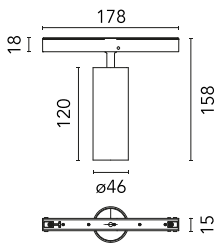

Electrical

Voltage (V)	48.00	Insulation class	III
Dimmable	Yes		
Driver	Remote		
Driver type	Electronic dimmable 1-10V		
Emergency	Without		

Physical

Color	White	Length (mm)	185
Orientation	Adjustable		
Weight (kg)	0.29		
Tilt (°)	90		
Rotation (°)	360		

Certification / Marking

Note

Accessories included (honeycomb and screening crosspiece). Only compatible with 1-10V profile version.