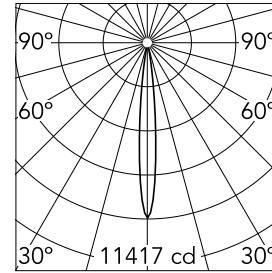

### Main specifications

Number of heads	1	Net lumen (lm)	539
Lamp category	LED	Mountings	Track
Power (W)	12W	Environment	Indoor
CCT (K)	2700K		
CRI	90		

### Optical

Lighting type	Direct
LED type	Power LED
Light distribution	Symmetric
Optical type	Spot
Beam angle (°)	11
Beam angle C90-270 (°)	11

Beam Angle: 11°

h(m)	E(lx)	D(m)
1	11417	0.19
2	2854	0.37
3	1269	0.56
4	714	0.75
5	457	0.93

### Physical

Color	White	Length (mm)	185
Orientation	Adjustable		
Weight (kg)	0.29		
Tilt (°)	90		
Rotation (°)	360		