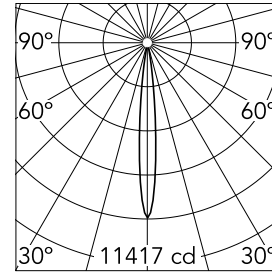

### Main specifications

|                 |       |                |                     |
|-----------------|-------|----------------|---------------------|
| Number of heads | 1     | Net lumen (lm) | 539                 |
| Lamp category   | LED   | Mountings      | Track               |
| Power (W)       | 12W   | Environment    | Indoor dry location |
| CCT (K)         | 2700K |                |                     |
| CRI             | 90    |                |                     |

### Optical

|                        |           |
|------------------------|-----------|
| Lighting type          | Direct    |
| LED type               | Power LED |
| Light distribution     | Symmetric |
| Optical type           | Spot      |
| Beam angle (°)         | 11        |
| Beam angle C90-270 (°) | 11        |

Luminous flux luminaire  
539 lm (EXTREME CUT OFF)

### Physical

|              |            |             |     |
|--------------|------------|-------------|-----|
| Color        | Black      | Length (mm) | 185 |
| Orientation  | Adjustable |             |     |
| Weight (kg)  | 0.29       |             |     |
| Tilt (°)     | 90         |             |     |
| Rotation (°) | 360        |             |     |