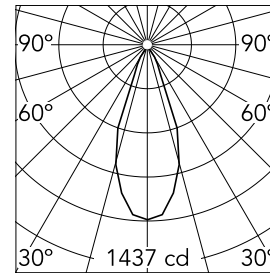

Spot 120 Dali Version

03.8157.40.DA - White

Accent lighting LED module.

Main specifications

Number of heads	1	Net lumen (lm)	629
Lamp category	LED	Mountings	Track
Power (W)	12.5W	Environment	Indoor
CCT (K)	3000K		
CRI	90		

Optical

Lighting type	Direct
LED type	LED array
Light distribution	Symmetric
Optical type	Flood
Beam angle (°)	40
Beam angle C90-270 (°)	40

Beam Angle:	40°		
	h(m)	E(lx)	D(m)
1	1437	0.73	
2	359	1.45	
3	160	2.18	
4	90	2.91	
5	57	3.64	

Luminous flux luminaire
629 lm

Electrical

Voltage (V)	48.00	Insulation class	III
Dimmable	Yes		
Driver	Remote		
Driver type	Electronic dimmable DALI		
Emergency	Without		

Physical

Color	White	Length (mm)	185
Orientation	Adjustable		
Weight (kg)	0.29		
Tilt (°)	90		
Rotation (°)	360		