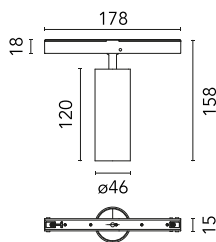

Spot 120 Dali Version

03.8157.40.DA - White

Accent lighting LED module.

Main specifications

Number of heads	1	Net lumen (lm)	629
Lamp category	LED	Mountings	Track
Power (W)	12.5W	Environment	Indoor
CCT (K)	3000K		
CRI	90		

Optical

Lighting type	Direct
LED type	LED array
Light distribution	Symmetric
Optical type	Flood
Beam angle (°)	40
Beam angle C90-270 (°)	40

Beam Angle:	40°		
	h(m)	E(lx)	D(m)
1	1437	0.73	
2	359	1.45	
3	160	2.18	
4	90	2.91	
5	57	3.64	

Luminous flux luminaire
629 lm

Electrical

Voltage (V)	48.00	Insulation class	III
Dimmable	Yes		
Driver	Remote		
Driver type	Electronic dimmable DALI		
Emergency	Without		

Physical

Color	White	Length (mm)	185
Orientation	Adjustable		
Weight (kg)	0.29		
Tilt (°)	90		
Rotation (°)	360		