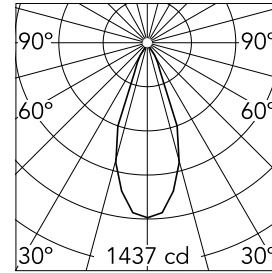

Spot 120 Dali Version

03.8157.05.DA - Polished Aluminium

Accent lighting LED module.

Main specifications

Number of heads	1	Net lumen (lm)	629
Lamp category	LED	Mountings	Track
Power (W)	12.5W	Environment	Indoor dry location
CCT (K)	3000K		
CRI	90		

Optical

Lighting type	Direct
LED type	LED array
Light distribution	Symmetric
Optical type	Flood
Beam angle (°)	40
Beam angle C90-270 (°)	40

Beam Angle:	40°		
	h(m)	E(lx)	D(m)
1	1437	0.73	
2	359	1.45	
3	160	2.18	
4	90	2.91	
5	57	3.64	

Luminous flux luminaire
629 lm

Electrical

Voltage (V)	48.00	Insulation class	III
Dimmable	Yes		
Driver	Remote excluded		
Driver type	Dimmable DALI 1		
Emergency	Without		

Physical

Color	Polished Aluminium	Length (mm)	185
Orientation	Adjustable		
Weight (kg)	0.29		
Tilt (°)	90		
Rotation (°)	360		