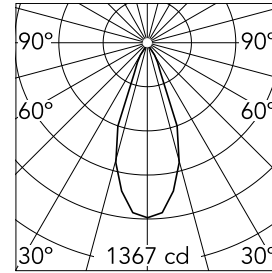

Spot 120 Dali Version

■ 03.8156.14.DA - Black

Accent lighting LED module.

Main specifications

Number of heads	1	Net lumen (lm)	599
Lamp category	LED	Mountings	Track
Power (W)	12.5W	Environment	Indoor dry location
CCT (K)	2700K		
CRI	90		

Optical

Lighting type	Direct
LED type	LED array
Light distribution	Symmetric
Optical type	Flood
Beam angle (°)	40
Beam angle C90-270 (°)	40

Beam Angle:	40°		
h(m)	E(lx)	D(m)	
1	1367	0.73	
2	342	1.45	
3	152	2.18	
4	85	2.91	
5	55	3.64	

Luminous flux luminaire
599 lm

Electrical

Voltage (V)	48.00	Insulation class	III
Dimmable	Yes		
Driver	Remote excluded		
Driver type	Dimmable DALI 1		
Emergency	Without		

Physical

Color	Black	Length (mm)	185
Orientation	Adjustable		
Weight (kg)	0.29		
Tilt (°)	90		
Rotation (°)	360		